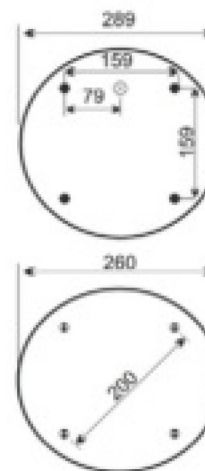

Firestone :W01-M58-6345
Contitech :810MB
Goodyear :1R14-716
Phoenix :1D28A-2
Weweler :US07337/US00622
:US87413
Tec :506243/01
Granning :15635
ROR/Meritor:21215632/21208082
SAF :2.229.0002.00
Hendrickson :506243
Volvo :1080707
DAF :1384273
江淮JAK K7