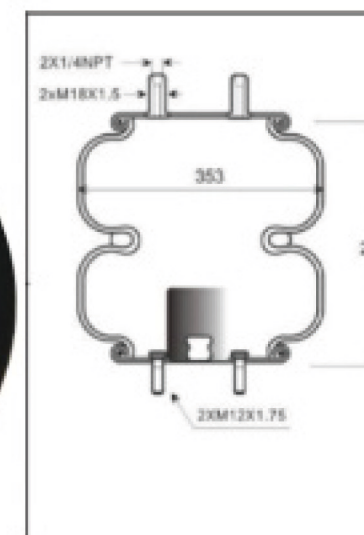

64104-Y400
Gelfa Height Control Valve (Left Two-Hole Type)

D215221440036
Delong X3000 Height Control Valve (Rear Left Two-Hole Type)

D215221440037
Delong X3000 Height Control Valve (Rear Right Two-Hole Type)

D215221440034
X3000 Height Control Valve (Front Left Three-Hole Type)

- Height Control Valve

● Air Suspension Series

3E11*3P03

Plastic base

Firestone :W01-358-9082
Contitech :910-16P310
Goodyear:1R12-092/Triangle:8310
Taurus :KR506-9082
Airtech :132302/34156-05KPP
Neway :90557006/27/37/54/75
Dayton:352-9082/Granning:15610
HAD :PMABG9082B
R&S Truck :1090217 / Hulchens :H-9630-01
Loadguard :SC2035
Ridewell :1003589082C
Watson&Chalin :AS-0011
Hendrickson:36514-7S11651B2066/B-12514-007
ROR/Meritor :MLF7114
毛重: 7.763kg / 净重: 7.292kg
包装尺寸: 28*28*37.5cm