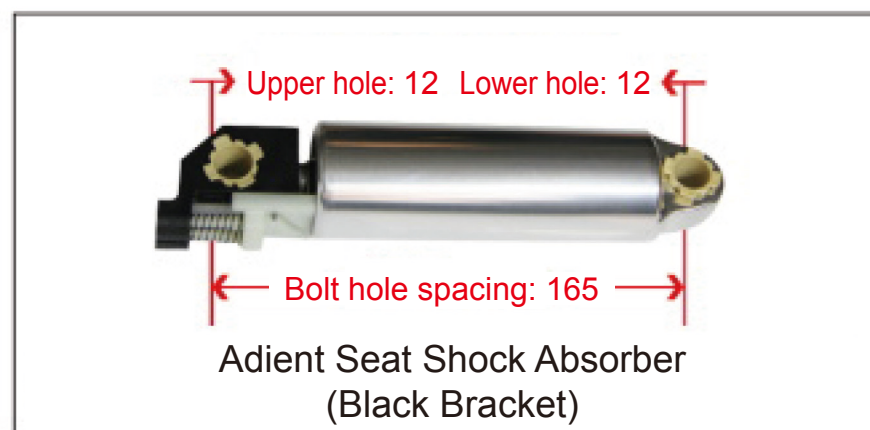

● Trailer Series

● Height Control Valve

Height Control Valve (XCMG)

WG1642440051
Universal Height Control Valve

5001090-C6103
Dongfeng Tianlong Height Control Valve (Front Left)

5001090-C6104
Dongfeng Tianlong Height Control Valve (Front Right)