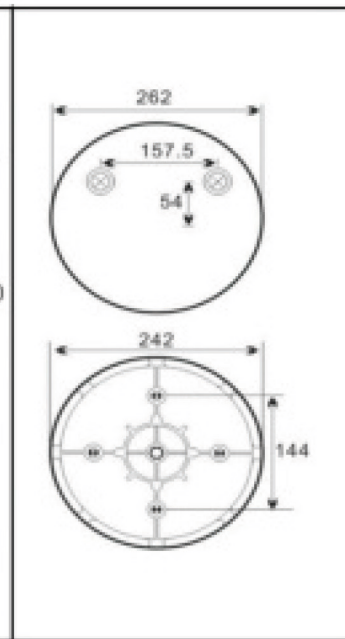

Firestone :W01-358-8266