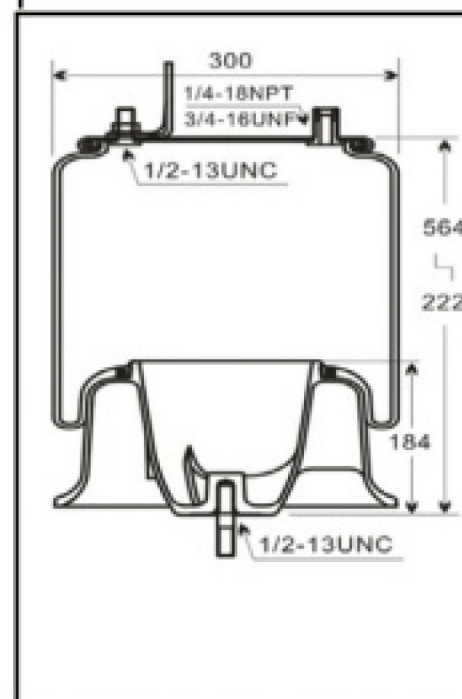

Aluminum base

Firestone :W01-358-9781
Contitech :910S-16A382
Goodyear :1R12-603
Freightliner :681-320-0017
:A416-14004-000/Aluminum Piston

毛重: 8.098kg
净重: 7.559kg
包装尺寸: 28*28*46.5