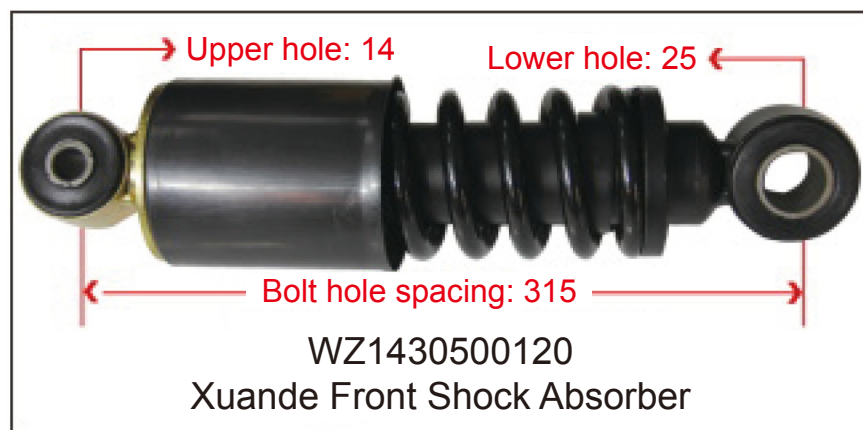

● Xuande Series