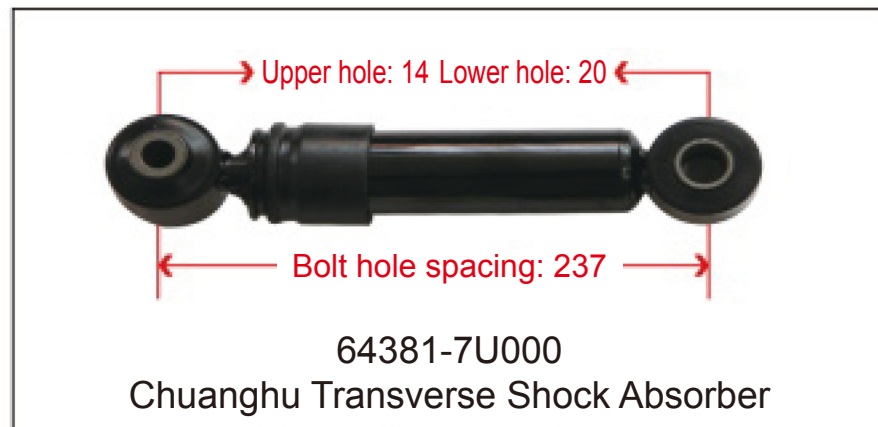

- Hyundai Chuanghu Series