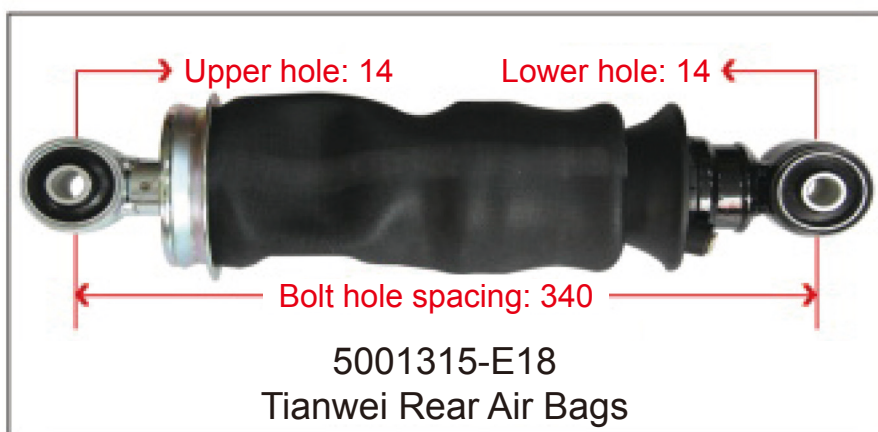

● Jiefang Tianwei, Hanwei, and Xindawei Series