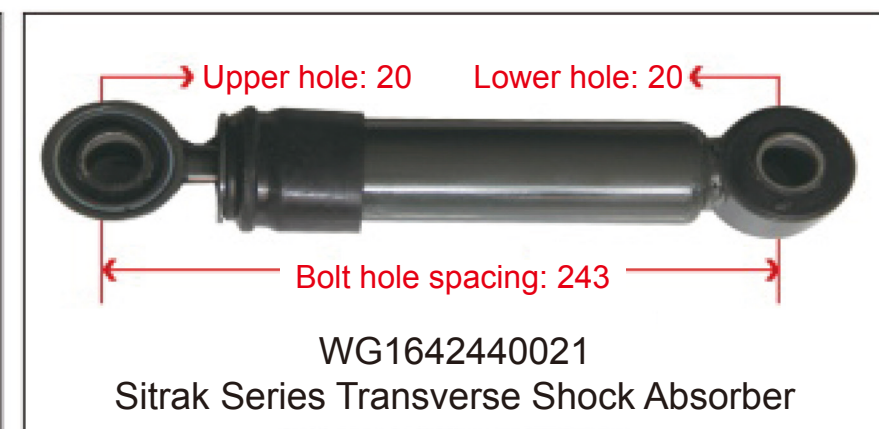

● **Sitrak Series**