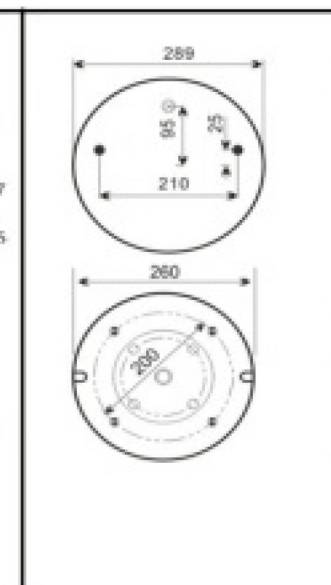

Firestone :W01-M58-6338/1T19L-7
Contitech :4810NP05/61162
Goodyear :1R14-730
Phoenix :1D28A10
Taurus :KR621-18
Dunlop FR :D13B25
:1T19E-1/205456
Airtech :133422/32918K
Granning :16092/133422/32918K
WABCO :9518147300
SAF :3.229.0027.00/2918V
:3.229.2127.00/3.229.2427.00
Meritor :MLF7025
毛重 :12.358kg/ 净重 :11.841kg
包装尺寸 :30*30*39.5cm