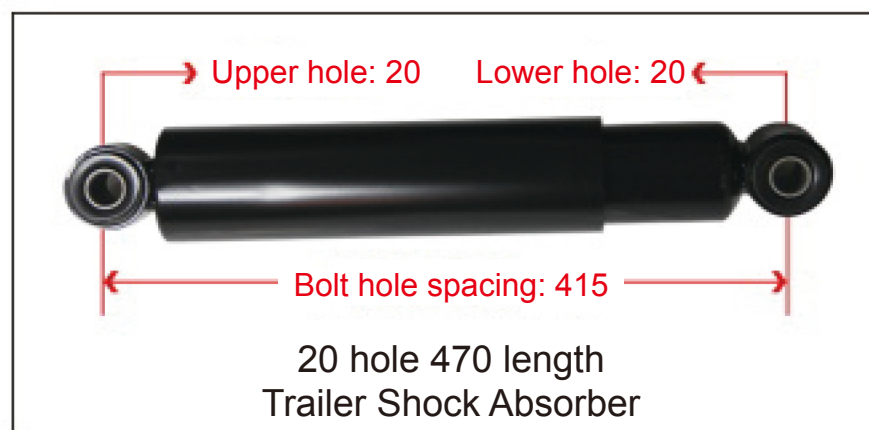

● Trailer Series