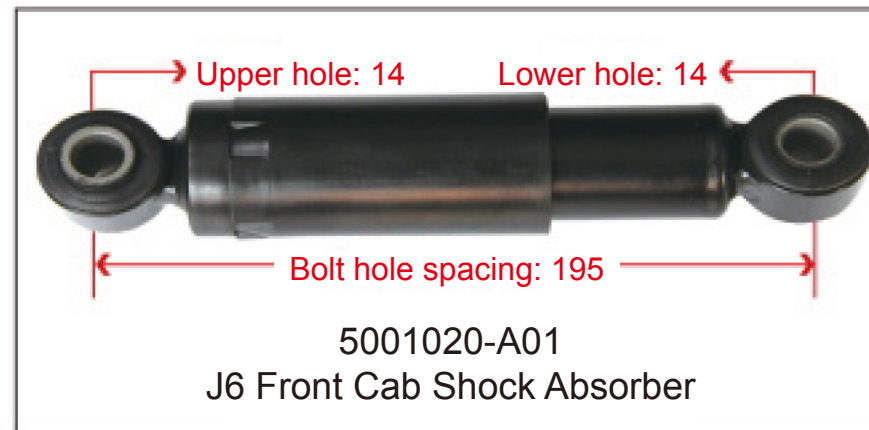

● Jiefang J6/J6P Series