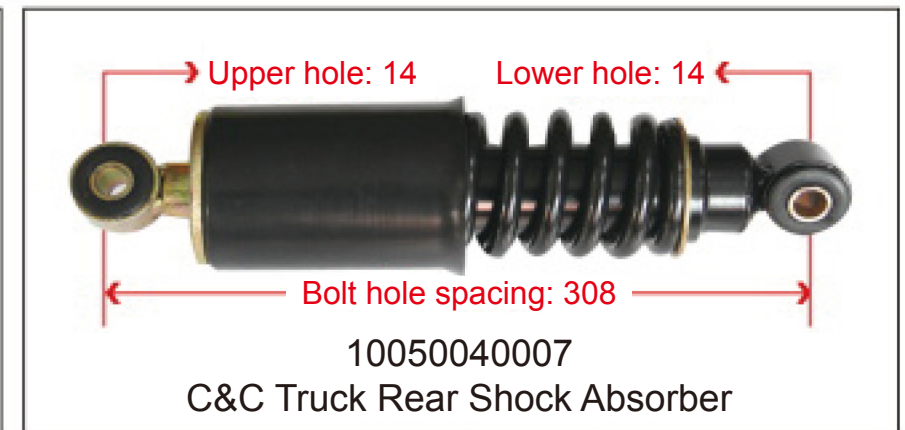

● C&C Truck Series