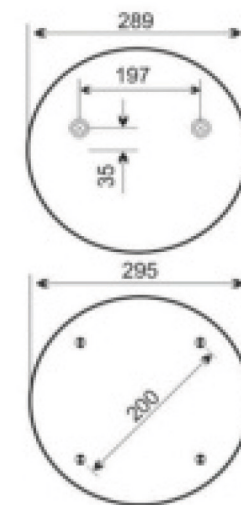

Firestone :W01-358-8050
Contitech :1110.5E-16A320
Goodyear :1R14-039/1R14-730
Dayton :352-8050
Navistar :1685174C1
Neway :57008050
Reyco Granning :23631-01
Taiangle :8320
Hendrickson:S4771/B12514/B12501
Watson&Chalin :AS-0039
Volvo :3130498

毛重: 12.438kg
净重: 11.915kg
包装尺寸: 30*30*39.5cm