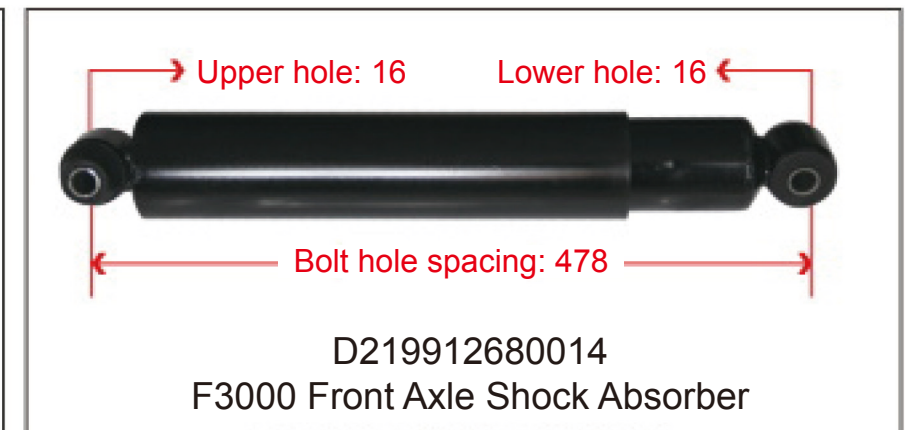

● **F3000 Series**