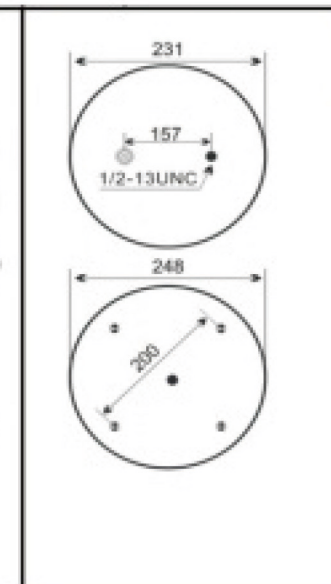

2E383P02

5387

Plastic base

Firestone :W01-M58-6287
Contitech :4158NP04
Weweler :USO6287F
毛重: 8.044kg
淨重: 7.534kg
包裝尺寸: 28*28*37.5cm

E4916P01

Firestone :W01-M58-8722
:1T17AR-4.5
Contitech :836MK1/60209
Goodyear:12R12-712/DT:5.10222
Phoenix :1DF25-11 / Taurus :KR721-06
Dunlop FR :D13B32
Meritor :MLF7060 / Granning :17066
Airtech :131022/3836K
Airfren :20.836.1CM
WABCO :9518127120
DAF :1697678/0388165
Peautomotive :084.052-13A/23A
:084.052-73A/084.052-43A
毛重: 9.552kg / 淨重: 9.097kg
包裝尺寸: 28*28*31.5cm