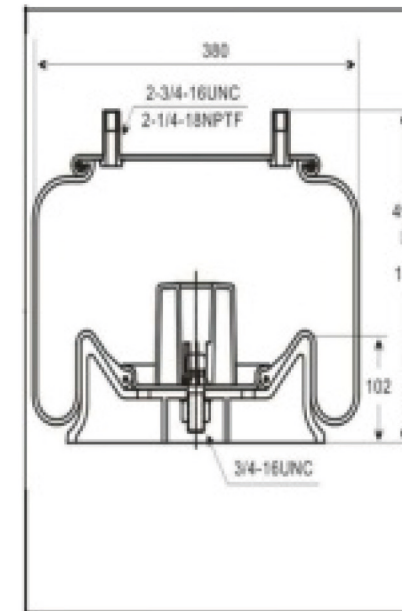

Firestone :W01-358-8058
:1T192K-5.7
Tuthill Reyco :23631-01
Watson&Chalin :AS-0039
Hendrickson Trailer :S-4771
Hendrickson Canada :B-12514-013