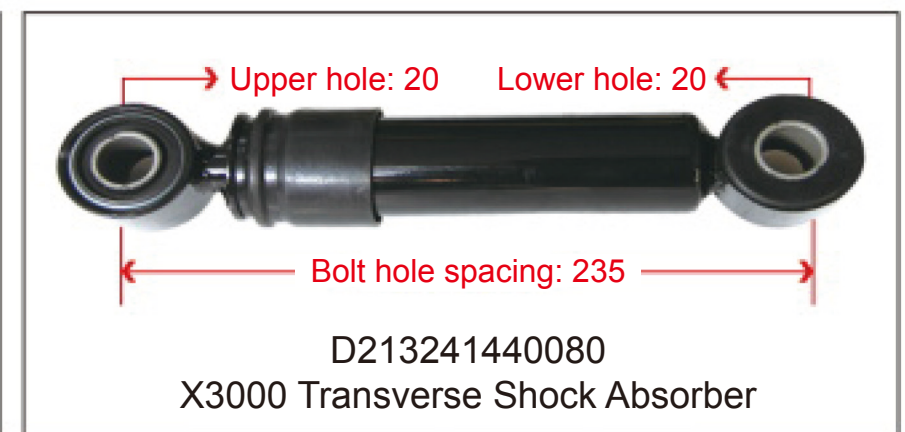

● X3000 Series