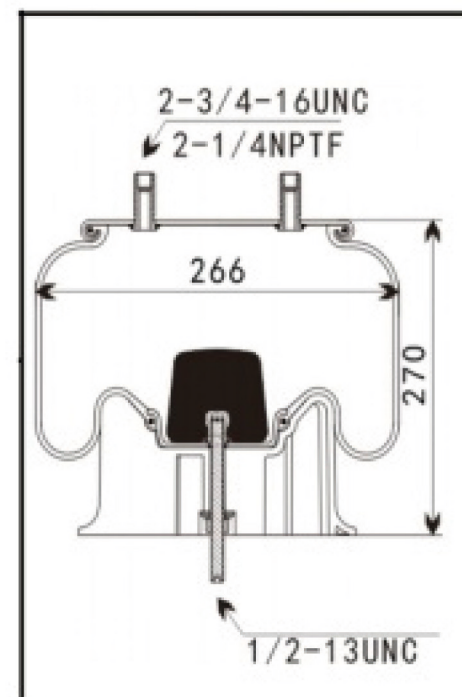

Plastic base

Contitech:1010B-16 P 162
Holland(Neway):90557402
:95.4016
GOODYEAR: 1R13-176
Firestone :W01-358-7402
:1T17GKA-55
: W01-358-8713

毛重: 7.629kg
净重: 7.204kg
包装尺寸: 28*28*31.5cm