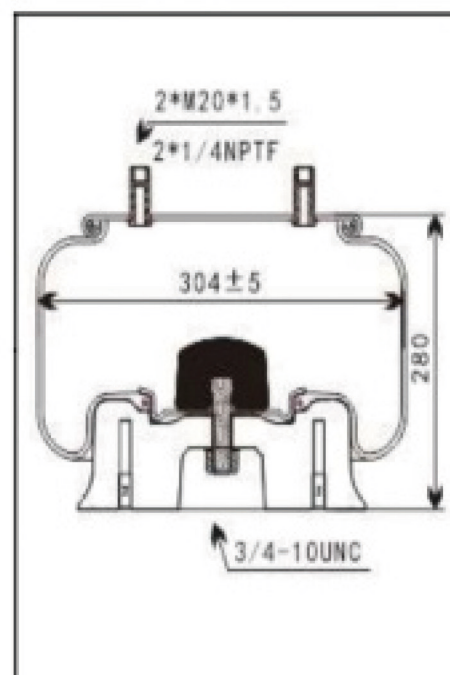

Firestone :W01-358-8460