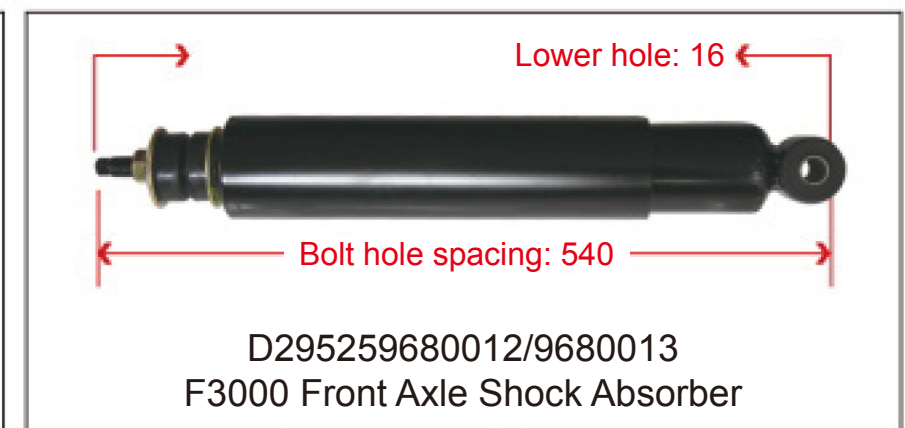

● **F3000 Series**