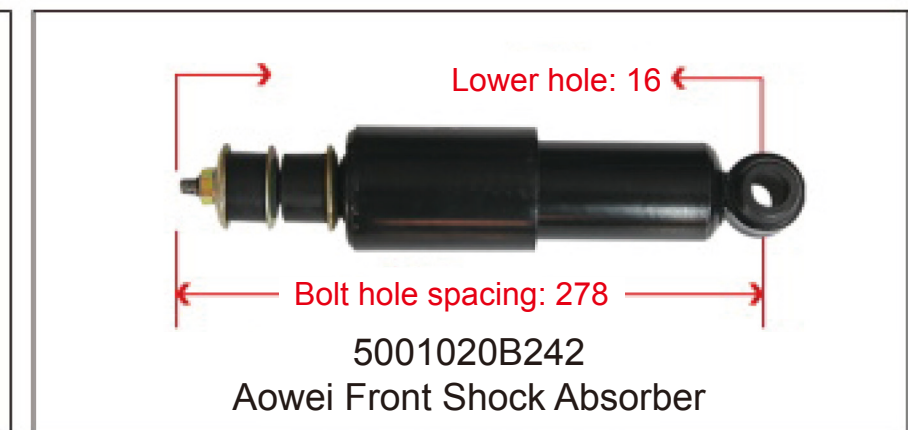

● **FAW Aowei Series**