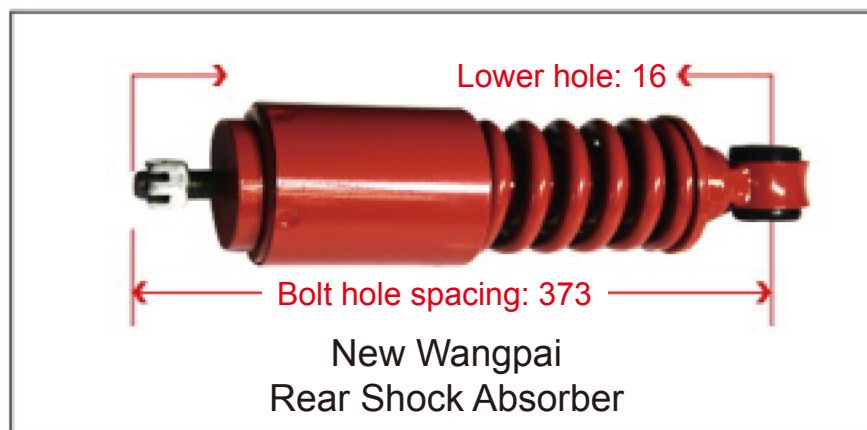

● **Wangpai Light-Duty Truck Series**