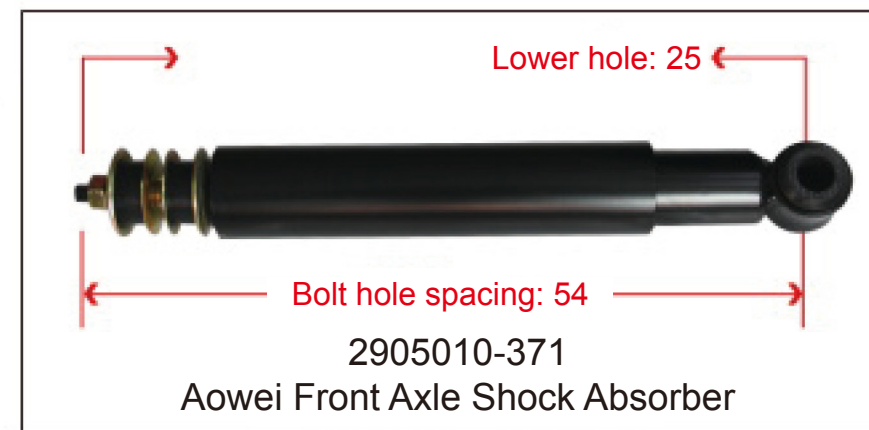

● **FAW Aowei Series**