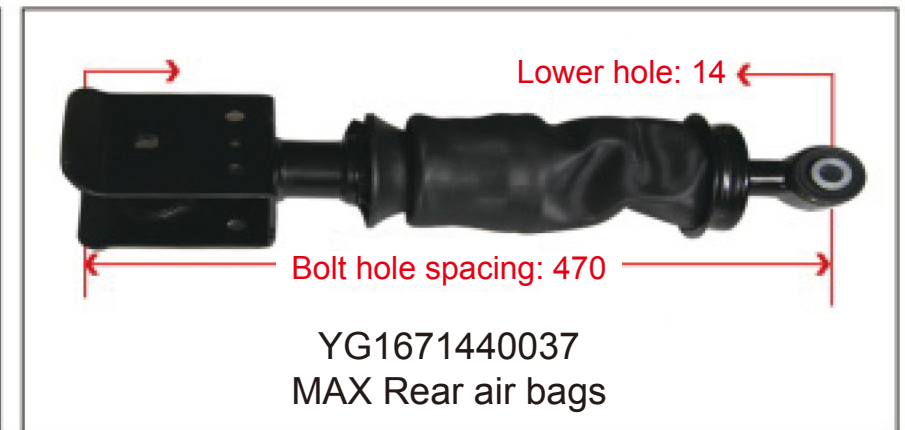

● **HOWO MAX Series**