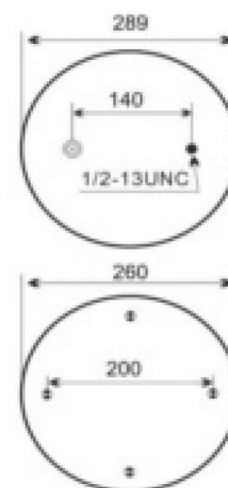

Firestone :W01-358-9144
:1T19F-7
Contitech :1110.5-17A377
Goodyear :1R13-047/1R14160
:566283021
Neway :90557155/90557323
Navistar :1681748C1
Triangle :8377/6365

毛重: 10.948kg
净重: 10.396kg
包装尺寸: 30*30*39.5cm

Aluminum base