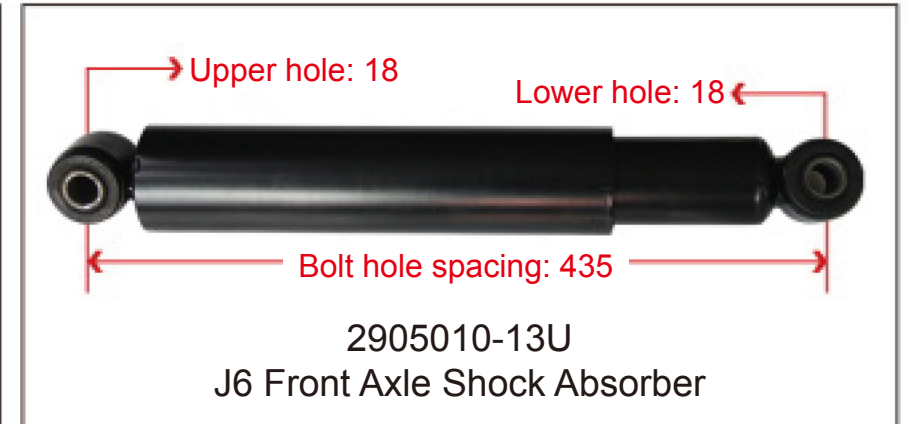

● Jiefang J6/J6P Series