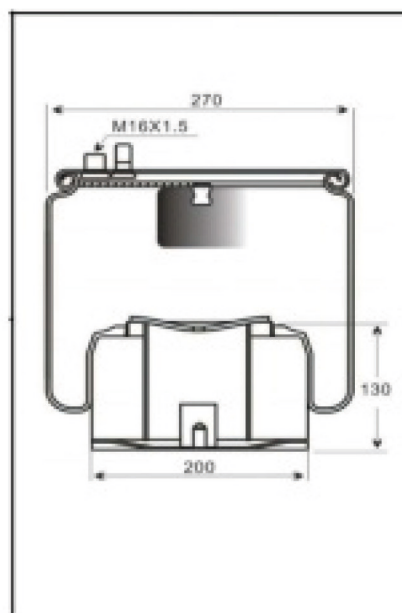

Contitech :4884N1P06
Airtech :34884K
Airfren :20.4884.6.CM
DT :3.66423
Templin :04.010.6200.080
MAN :81.43600.6035

Firestone :W01-M-58-6367
Contitech :4022NP03
Goodyear :1R11-714
Phoenix :1DK22E-9
Taurus :KR725-28
Dunlop FR :D12B14
CF Gomma :1T300-37
WABCO :9518117100/9518117140 :9518117510
SAF :3.229.0029.00/3.229.2129.00 :3.229.2229.00/3.229.2429.00
SAF Type :2618V
毛重: 7.912kg
净重: 7.348kg
包装尺寸: 28*28*37.5cm