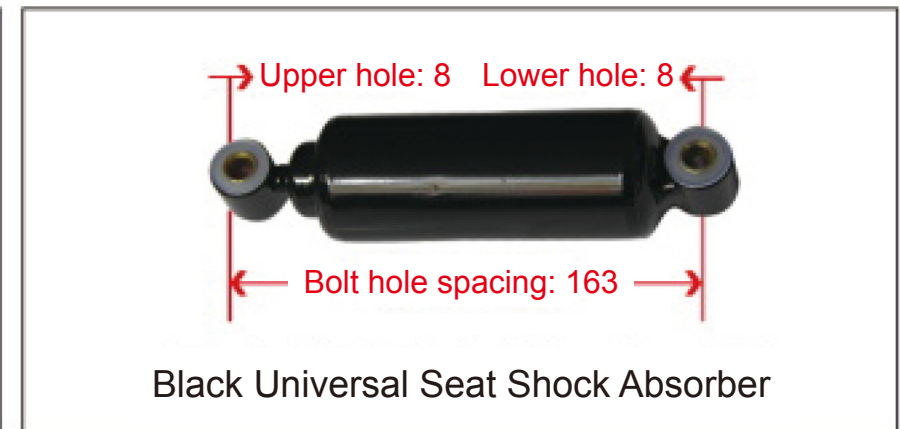

● Trailer Series

● Height Control Valve

Height Control Valve (XCMG)

WG1642440051
Universal Height Control Valve

5001090-C6103
Dongfeng Tianlong Height Control Valve (Front Left)

5001090-C6104
Dongfeng Tianlong Height Control Valve (Front Right)