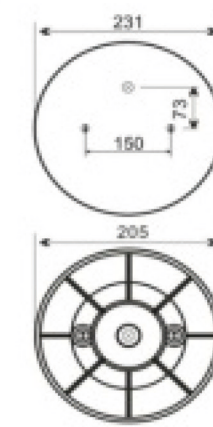

Plastic base

Firestone :W01-M58-6287
Contitech :4158NP04
Weweler :USO6287F
毛重: 8.044kg
淨重: 7.534kg
包裝尺寸: 28*28*37.5cm