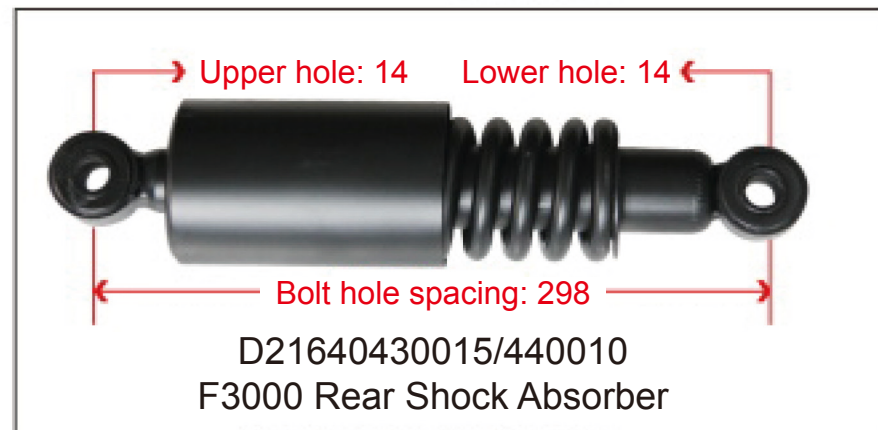

● **F3000 Series**