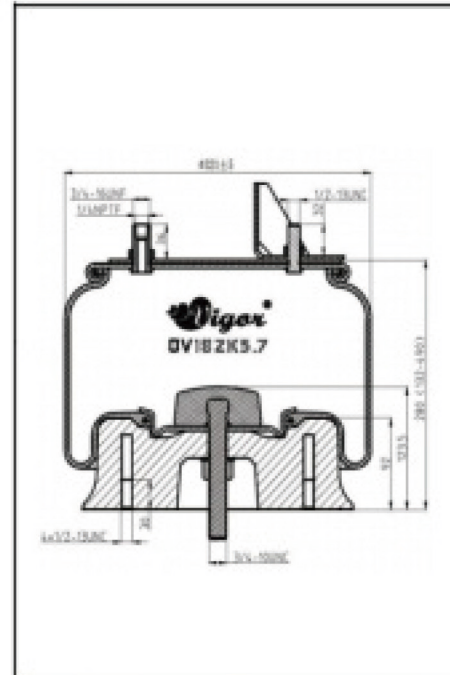

FIRESTONE: W01-455-6413
: 1T19L-5

东风天龙KL