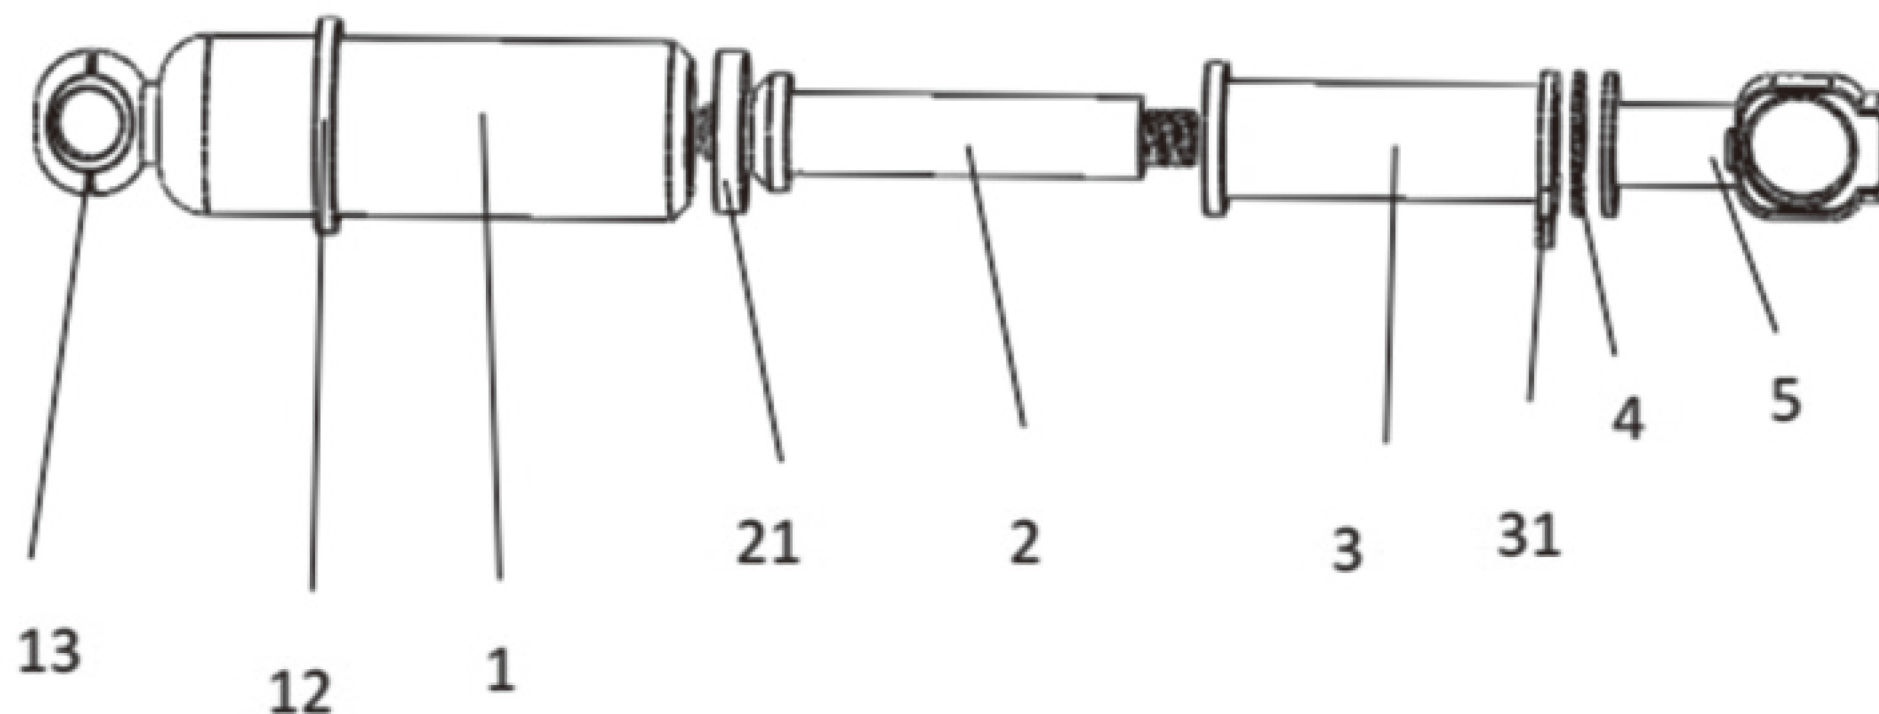

**SHOCK ABSORBER
AIR BAG / HEIGHT
VALVE**

Newly Developed Heavy-Duty Truck Air Spring with Adjustable Damping and Shock Absorption

This utility model discloses an adjustable resistance shock-absorbing air spring, comprising a shock absorber cylinder. A hollow rod is installed inside the shock absorber cylinder. An adjustment handle is installed at the upper end of the hollow rod. A blocking hole is provided at the lower part of the hollow rod. A piston rod is installed inside the hollow rod. A sealing assembly is installed at the lower part of the piston rod. A resistance adjustment hole is provided at the lower part of the piston rod. A needle roller bearing is installed on the upper side of the hollow rod. The upper side of the piston rod is fixedly connected to a connecting crank via threads. The adjustable resistance shock-absorbing air spring of this utility model allows resistance adjustment manually, ensuring stable vehicle operation under different loads, thereby improving driving experience and safety. The adjustment handle installed at the upper end of the hollow rod enables resistance adjustment in a very simple manner. The needle roller bearing installed between the hollow rod and the connecting crank prevents the connection from being too tight, which would otherwise make it difficult to turn the adjustment handle.