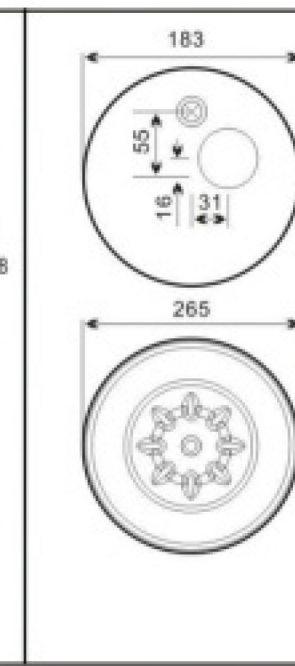

Contitech :4183NP23
Airtech :34183-23K
Airfren :20.4183.23M
DT :4.80483
Granning :93918
Peautomotive:084.271-15A
:084.271-75A
Templin :04.101.6200.270
:04.060.6206.290
Mercedes Benz:A9423201321
:A9423202217/A9423202221
:A9423282321
毛重: 11.849kg
净重: 11.189kg
包装尺寸: 30*30*39.5cm