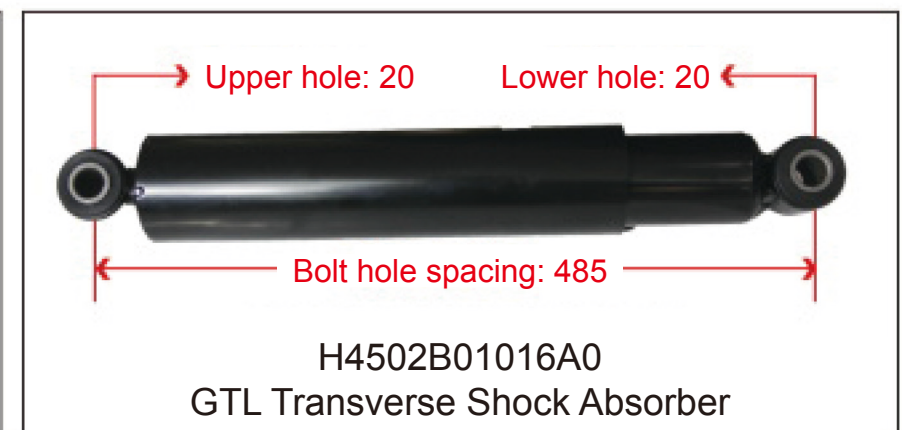

● **Auman GTL Series**