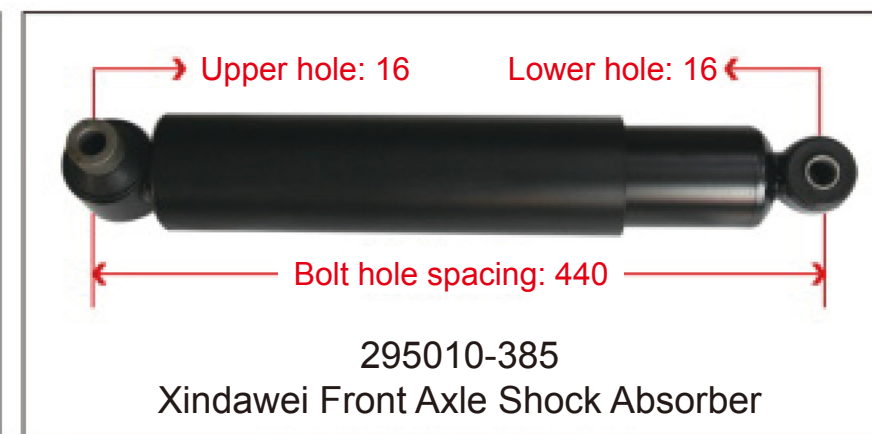

● Jiefang Tianwei, Hanwei, and Xindawei Series