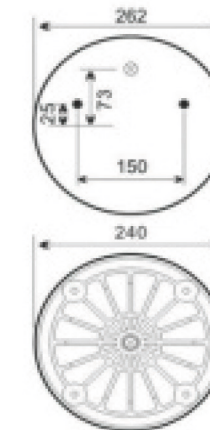

Contitech :4884N1P06
Airtech :34884K
Airfren :20.4884.6.CM
DT :3.66423
Templin :04.010.6200.080
MAN :81.43600.6035

Firestone :W01-M-58-6367
Contitech :4022NP03
Goodyear :1R11-714
Phoenix :1DK22E-9
Taurus :KR725-28
Dunlop FR :D12B14
CF Gomma :1T300-37
WABCO :9518117100/9518117140 :9518117510
SAF :3.229.0029.00/3.229.2129.00 :3.229.2229.00/3.229.2429.00
SAF Type :2618V
毛重: 7.912kg
净重: 7.348kg
包装尺寸: 28*28*37.5cm