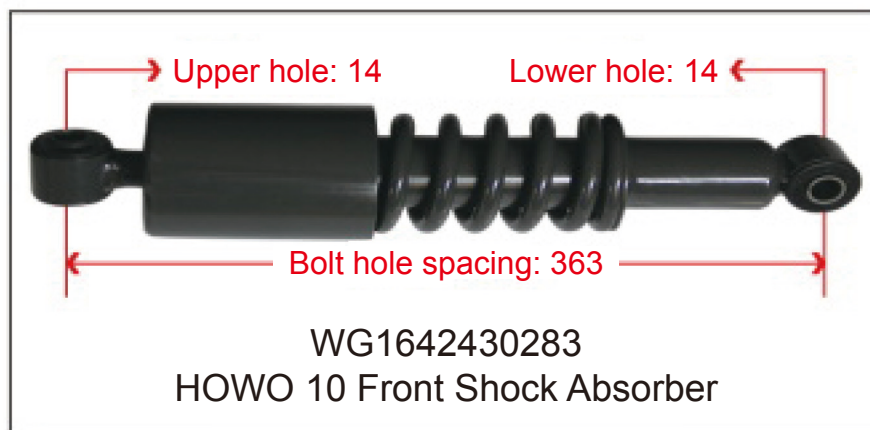

● **HOWO 10**

● **Golden Prince Series**