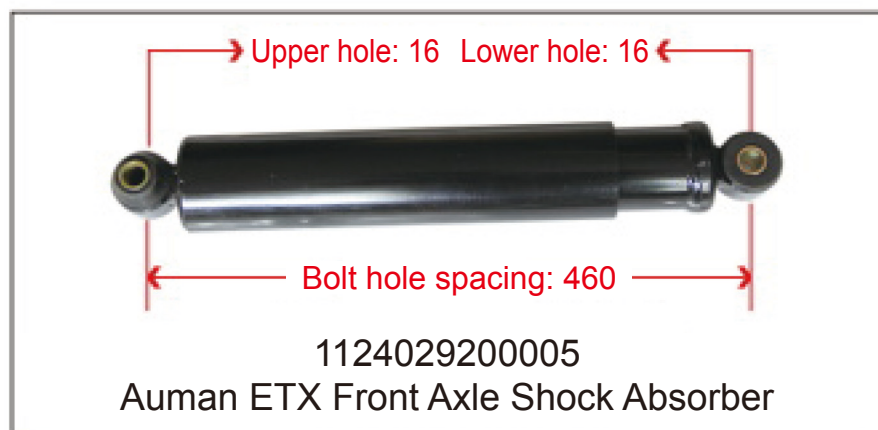

● **Auman ETX Series**