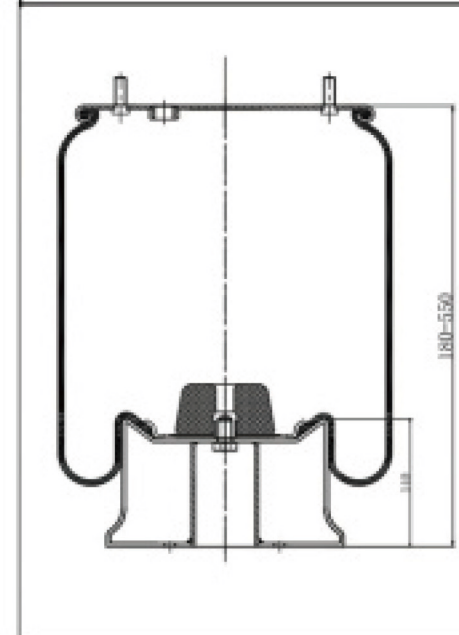

毛重: 12.438kg
 净重: 11.915kg
 包装尺寸: 30*30*39.5cm

FIRESTONE: W01-455-6413
 : 1T19L-5

东风天龙KL

Firestone :W01-358-8460

Firestone :W01-358-9580
:1T17CL-9.5
Contitech :4884N1P02
:1010-21P494
Goodyear :1R13-118
Airtech :131392/39580K
Dayton :352-9580
E.R.F :139855-0
Loadguard :SC2761
Meritor :MLF9025
Triangle :8434
Hendrickson :C20127/S20127