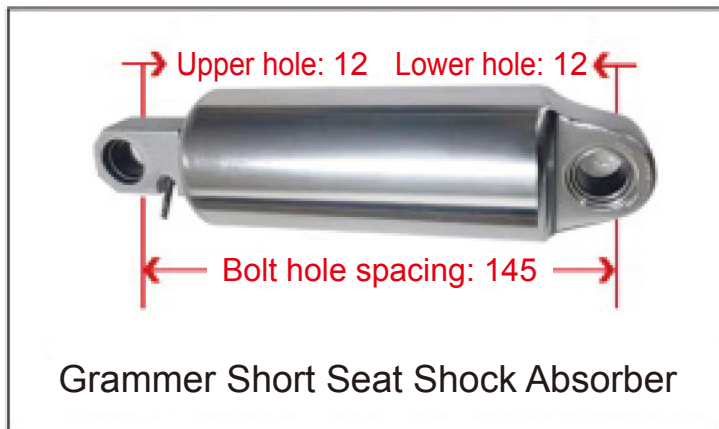

● Trailer Series

● Height Control Valve

Height Control Valve (XCMG)

WG1642440051
Universal Height Control Valve

5001090-C6103
Dongfeng Tianlong Height Control Valve (Front Left)

5001090-C6104
Dongfeng Tianlong Height Control Valve (Front Right)