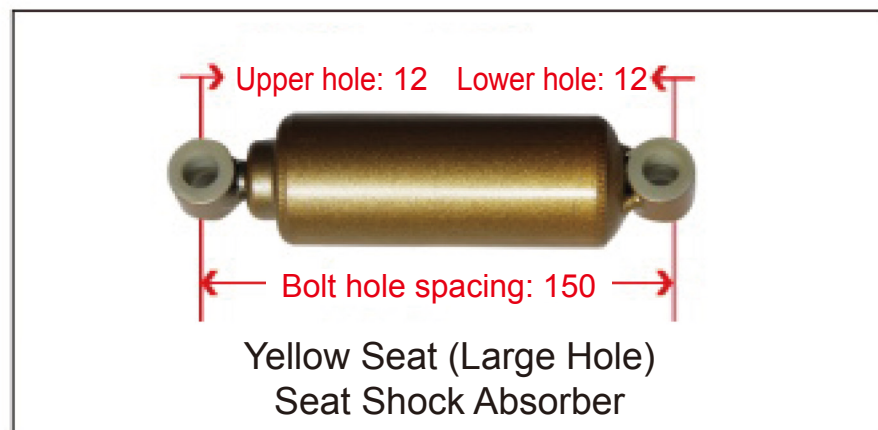

● Trailer Series

● Height Control Valve

Height Control Valve (XCMG)

WG1642440051
Universal Height Control Valve

5001090-C6103
Dongfeng Tianlong Height Control Valve (Front Left)

5001090-C6104
Dongfeng Tianlong Height Control Valve (Front Right)