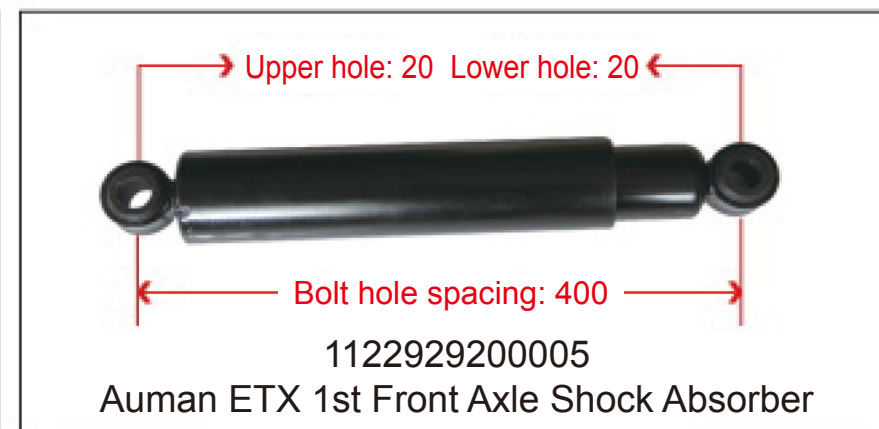

● **Auman ETX Series**