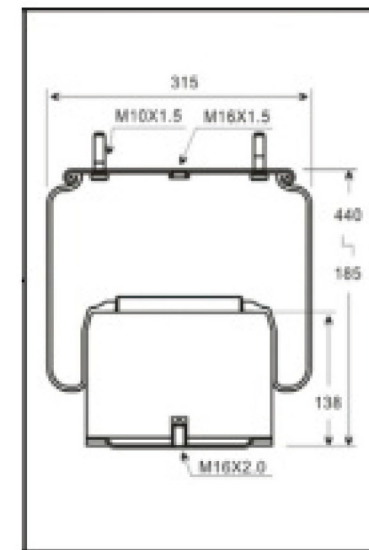

2E383P02

5387

Plastic base

Firestone :W01-M58-6287
Contitech :4158NP04
Weweler :USO6287F
毛重: 8.044kg
淨重: 7.534kg
包裝尺寸: 28*28*37.5cm

E4916P01

Firestone :W01-M58-8722
:1T17AR-4.5
Contitech :836MK1/60209
Goodyear:12R12-712/DT:5.10222
Phoenix :1DF25-11 / Taurus :KR721-06
Dunlop FR :D13B32
Meritor :MLF7060 / Granning :17066
Airtech :131022/3836K
Airfren :20.836.1CM
WABCO :9518127120
DAF :1697678/0388165
Peautomotive :084.052-13A/23A
:084.052-73A/084.052-43A
毛重: 9.552kg / 淨重: 9.097kg
包裝尺寸: 28*28*31.5cm