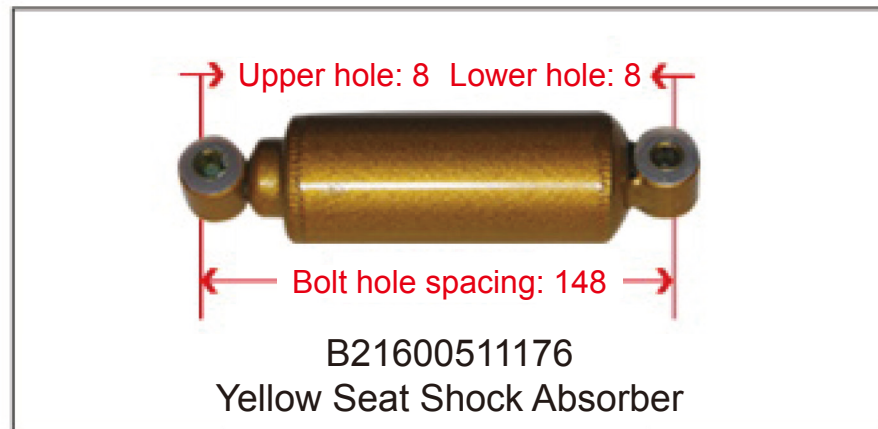

● Trailer Series

● Height Control Valve

Height Control Valve (XCMG)

WG1642440051
Universal Height Control Valve

5001090-C6103
Dongfeng Tianlong Height Control Valve (Front Left)

5001090-C6104
Dongfeng Tianlong Height Control Valve (Front Right)