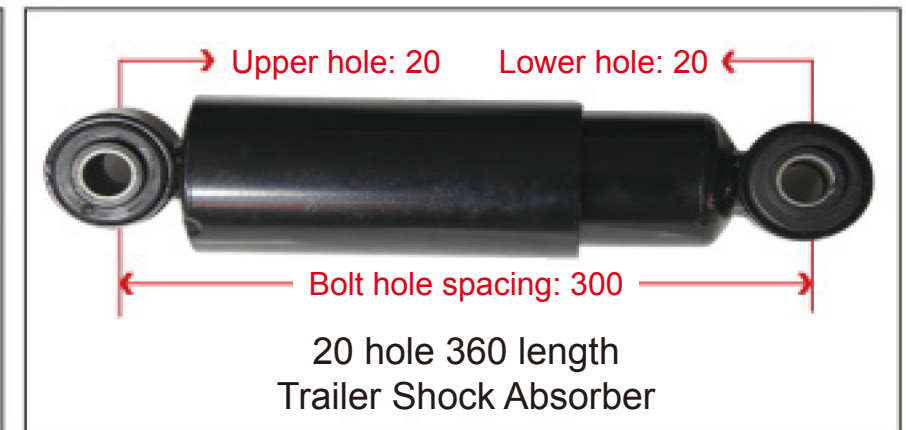

● Trailer Series