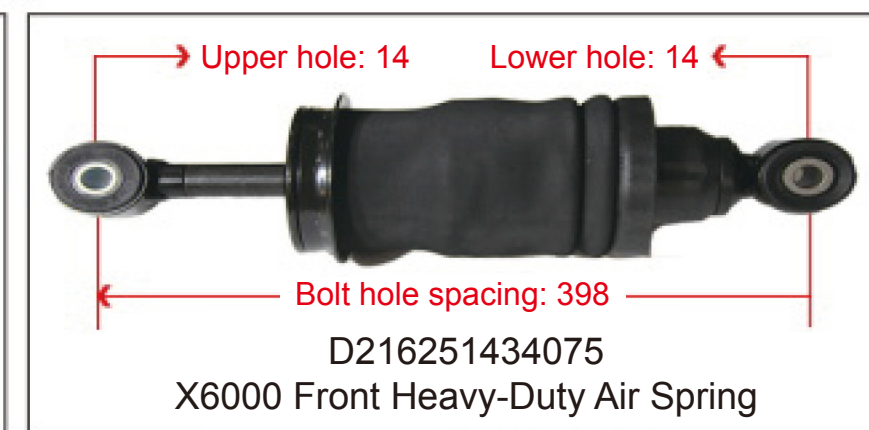

● X5000 Series/X6000