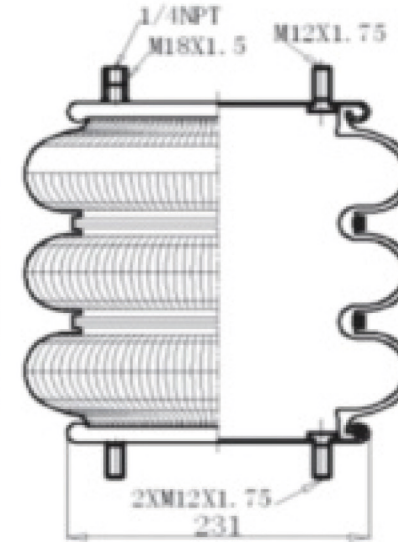

5002920Y8010
Gelfa K7 Height Control Valve (Front Right Two-Hole Type)

5004910Y8010
Gelfa K7 Height Control Valve (Three-Hole Type))

5002150
Gelfa Height Control Valve (Front Three-Hole Type)

5002160
Gelfa Height Control Valve (Right Two-Hole Type)

64104-Y400
Gelfa Height Control Valve (Left Two-Hole Type)

D215221440036
Delong X3000 Height Control Valve (Rear Left Two-Hole Type)

D215221440037
Delong X3000 Height Control Valve (Rear Right Two-Hole Type)

D215221440034
X3000 Height Control Valve (Front Left Three-Hole Type)

- Height Control Valve

● Air Suspension Series

3E11*3P03

Plastic base

Firestone :W01-358-9082
Contitech :910-16P310
Goodyear:1R12-092/Triangle:8310
Taurus :KR506-9082
Airtech :132302/34156-05KPP
Neway :90557006/27/37/54/75
Dayton:352-9082/Granning:15610
HAD :PMABG9082B
R&S Truck :1090217 / Hulchens :H-9630-01
Loadguard :SC2035
Ridewell :1003589082C
Watson&Chalin :AS-0011
Hendrickson:36514-7S11651B2066/B-12514-007
ROR/Meritor :MLF7114
毛重: 7.763kg / 净重: 7.292kg
包装尺寸: 28*28*37.5cm