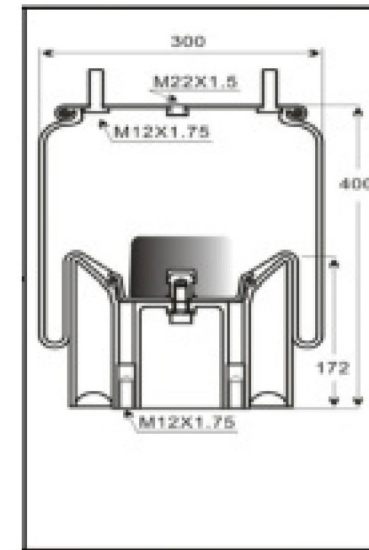

Plastic base

Firestone :W01-M58-6287
Contitech :4158NP04
Weweler :USO6287F
毛重: 8.044kg
淨重: 7.534kg
包裝尺寸: 28*28*37.5cm