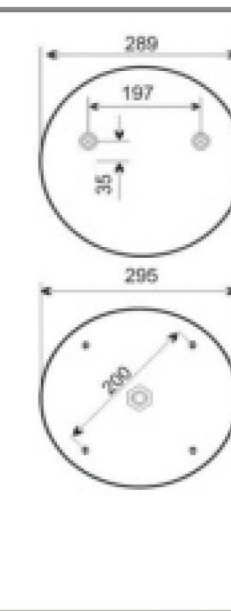

2H22-3

2B8678

4984N6P05

Firestone :W01-358-8058
:1T192K-5.7
Tuthill Reyco :23631-01
Watson&Chalin :AS-0039
Hendrickson Trailer :S-4771
Hendrickson Canada :B-12514-013

Firestone :W01-M58-8474
Contitech :6608NP01
Goodyear :1R10-704
Phoenix :1DF17B-1
Airtech :132902/36416K
Airfren :20.6608.1CM
Granning :92500
DT :2.62177
Templin :04.020.6201.050
:04.060.6206.050
WABCO :9518110020
Meritor :MLF7151
Volvo :20582215/20531985
:20456152/20374510
:3171693/1076416