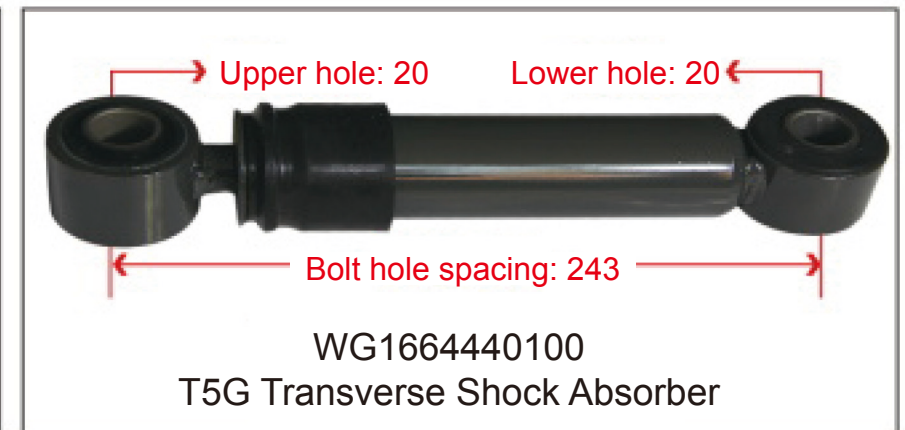

● **HOWO T5G**

● **HOWO MAX Series**