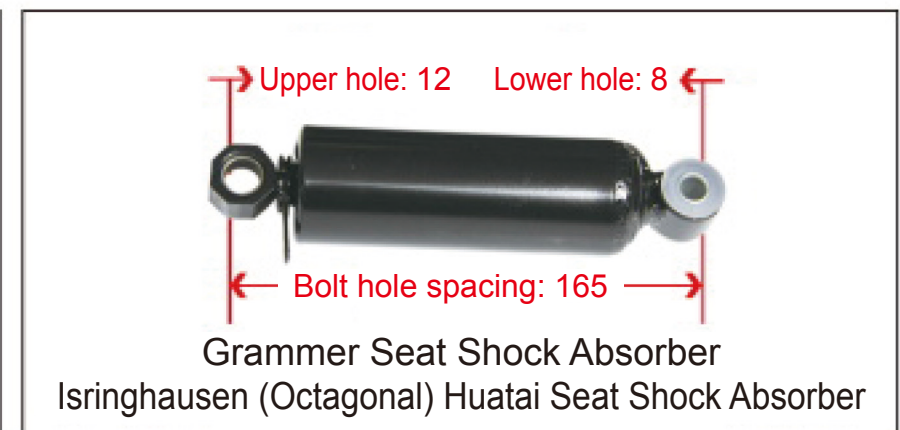

● Trailer Series

● Height Control Valve

Height Control Valve (XCMG)

WG1642440051
Universal Height Control Valve

5001090-C6103
Dongfeng Tianlong Height Control Valve (Front Left)

5001090-C6104
Dongfeng Tianlong Height Control Valve (Front Right)