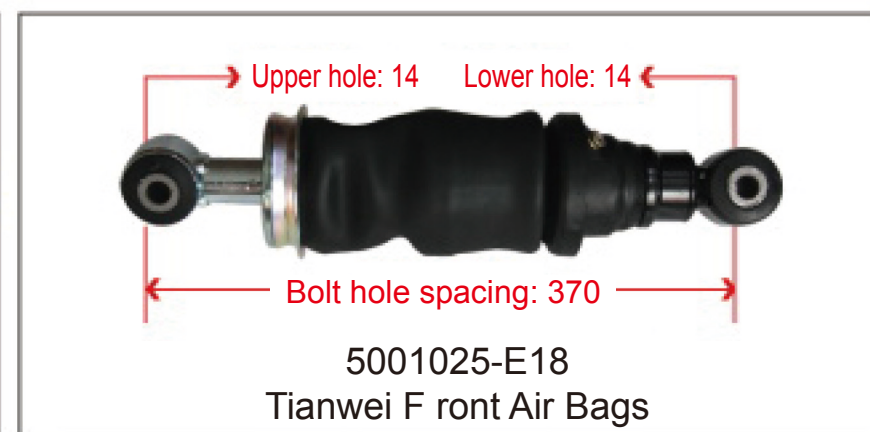

● Jiefang Tianwei, Hanwei, and Xindawei Series