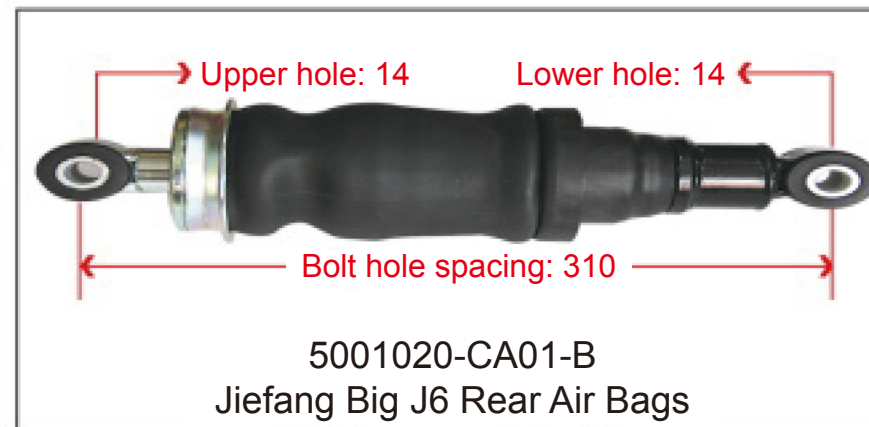

● Jiefang J6/J6P Series