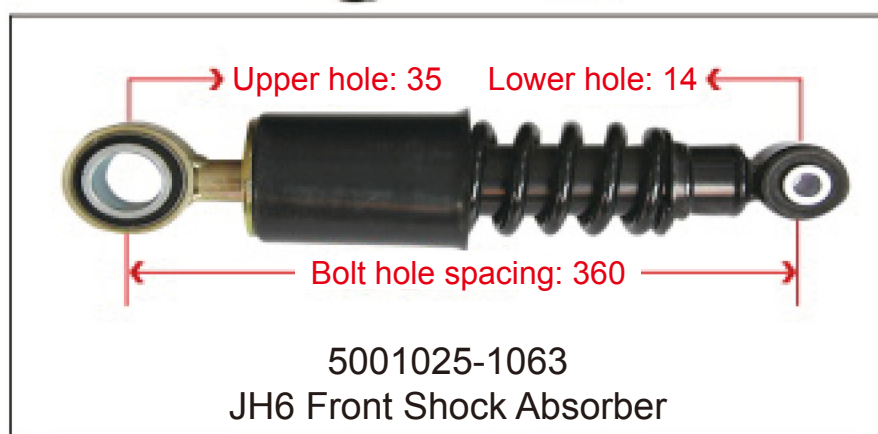

● Jiefang JH6 Series