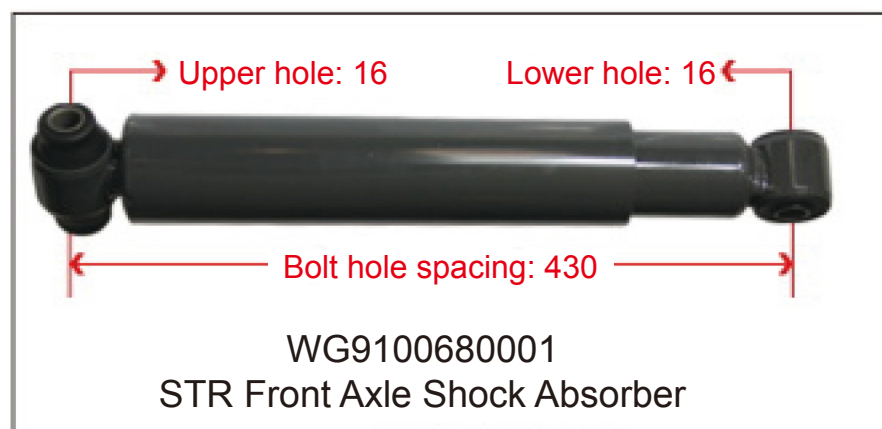

● STR Series