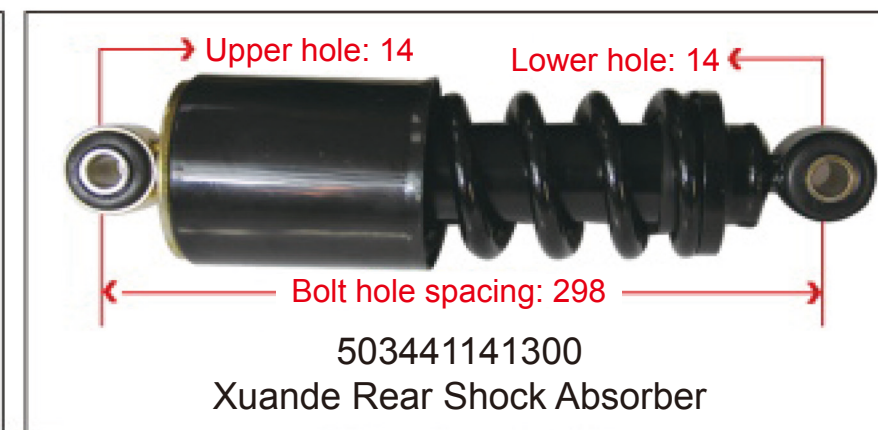

● Xuande Series