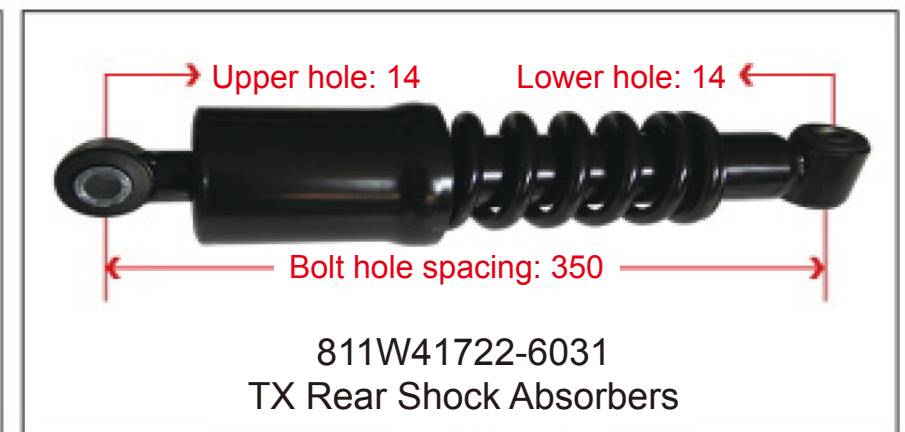

● **HOWO TX Series**