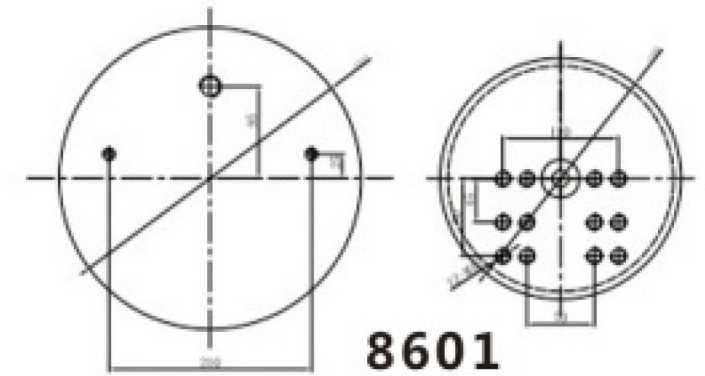

4881

8601

CONTITECH: 4984 N6 P07

: 77877

4884P01

Top View/Bottom View

5272

FIRESTONE :

W01-358-6948

GOODYEAR :

2B 9-251

CONTITECH :

FD200-25429