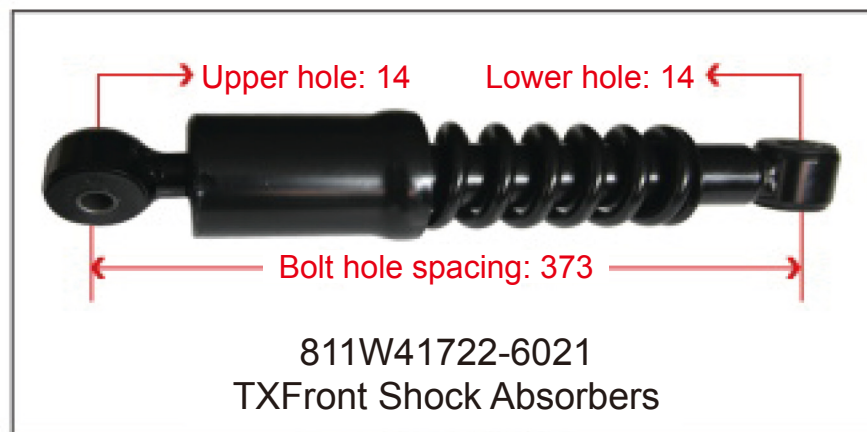

● **HOWO TX Series**