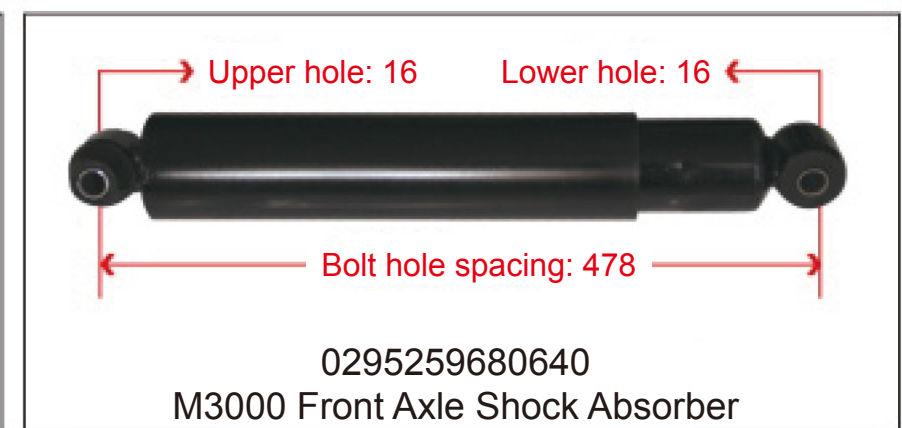

● M3000 / L3000 Series