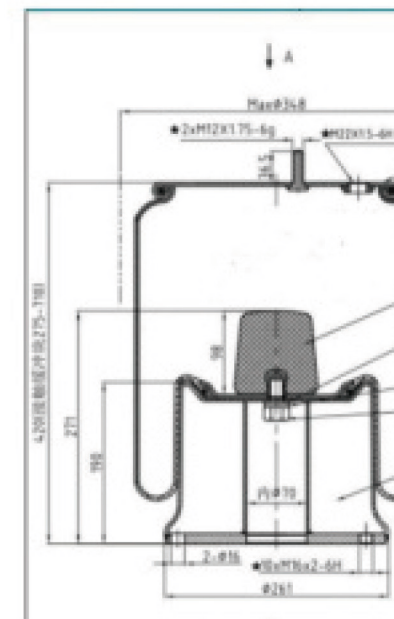

Contitech :4884N1P06
Airtech :34884K
Airfren :20.4884.6.CM
DT :3.66423
Templin :04.010.6200.080
MAN :81.43600.6035

Firestone :W01-M-58-6367
Contitech :4022NP03
Goodyear :1R11-714
Phoenix :1DK22E-9
Taurus :KR725-28
Dunlop FR :D12B14
CF Gomma :1T300-37
WABCO :9518117100/9518117140 :9518117510
SAF :3.229.0029.00/3.229.2129.00 :3.229.2229.00/3.229.2429.00
SAF Type :2618V
毛重: 7.912kg
净重: 7.348kg
包装尺寸: 28*28*37.5cm