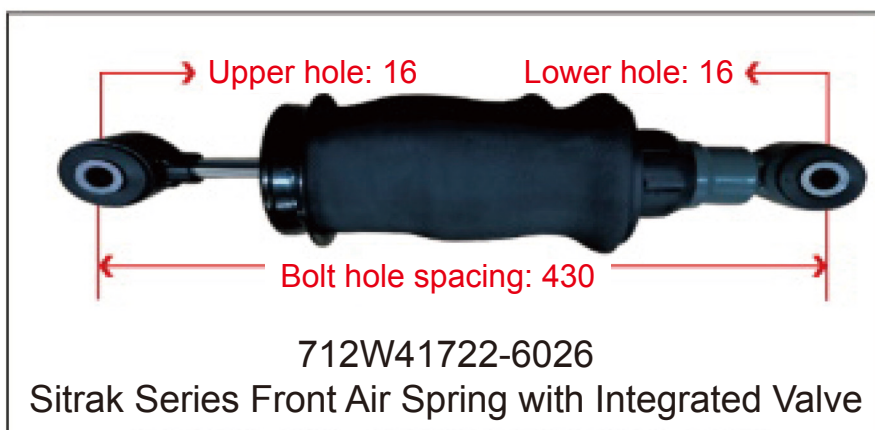

● **Sitrak Series**