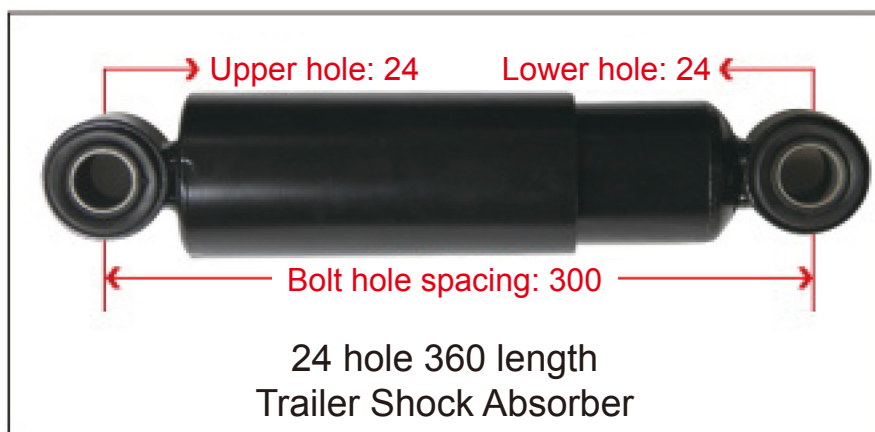

● Trailer Series