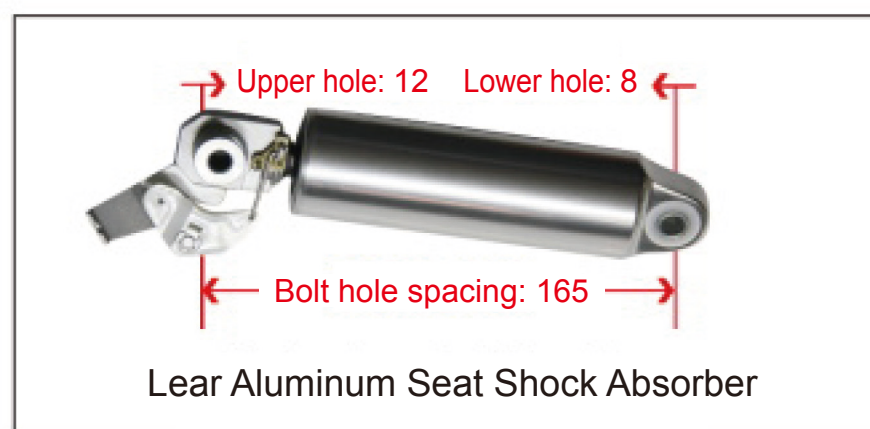

● Trailer Series

● Height Control Valve

Height Control Valve (XCMG)

WG1642440051
Universal Height Control Valve

5001090-C6103
Dongfeng Tianlong Height Control Valve (Front Left)

5001090-C6104
Dongfeng Tianlong Height Control Valve (Front Right)