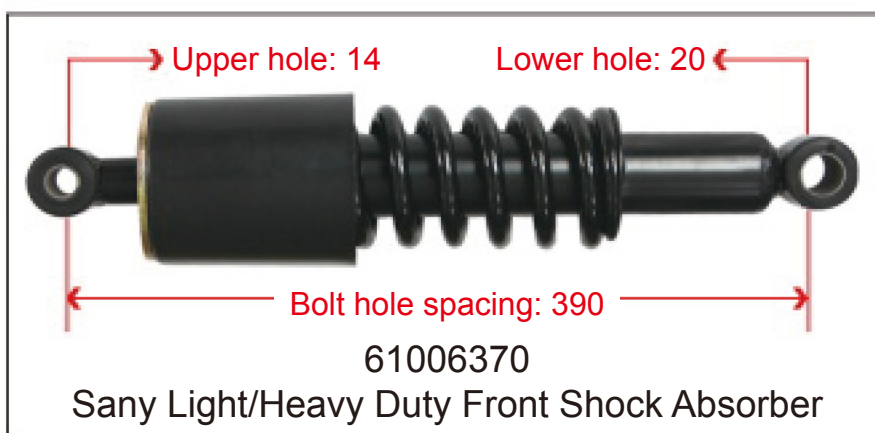

● Sany Heavy Industry Series