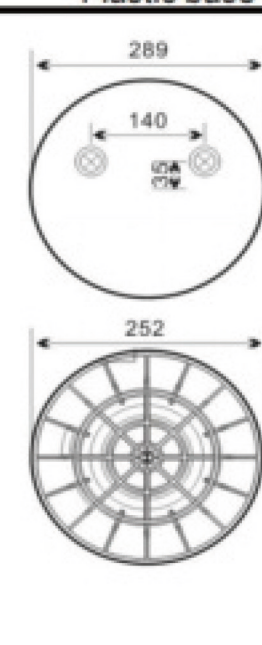

9893

9373

Plastic base

Contitech:1010B-16 P 162
 Holland(Neway):90557402
 :95.4016
 GOODYEAR: 1R13-176
 Firestone :W01-358-7402
 :1T17GKA-55
 : W01-358-8713

毛重: 7.629kg
 净重: 7.204kg
 包装尺寸: 28*28*31.5cm

Firestone: W01-358-8091
 :1T19LC-6
 Goodyear :1R14-171/566283015
 Contitech :AS8091
 Triangle :8523/6398
 SAF :503513081
 Hendrickson :S-20901/AA250T
 :S-21784/HKA250