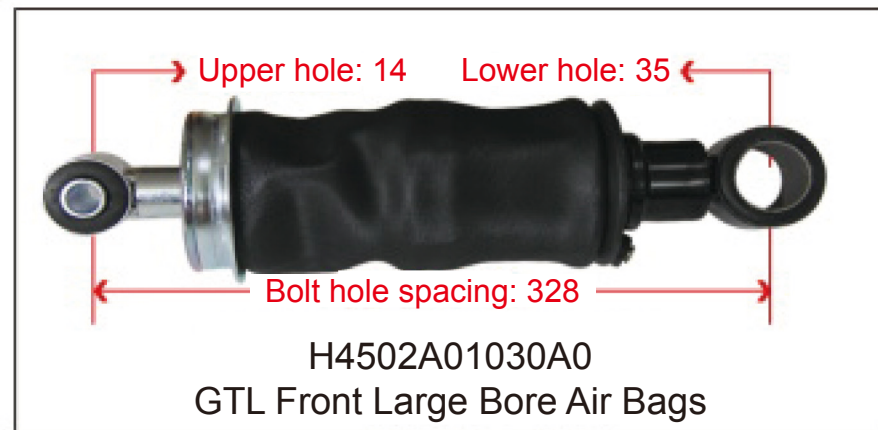

● **Auman GTL Series**