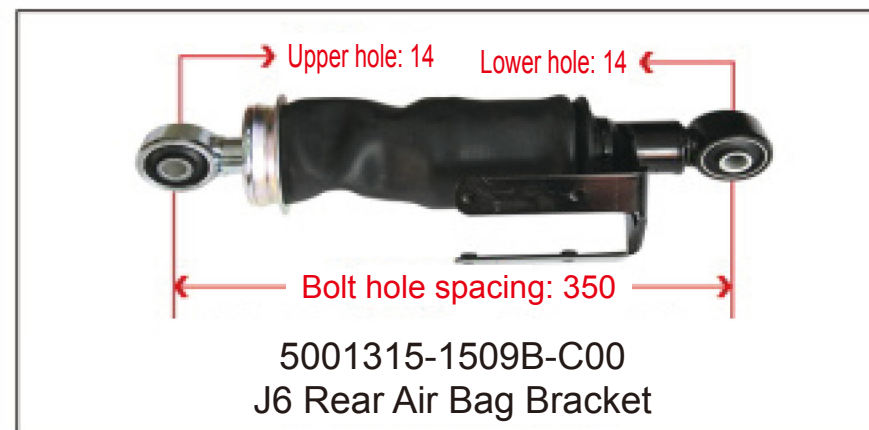

● Jiefang J6/J6P Series