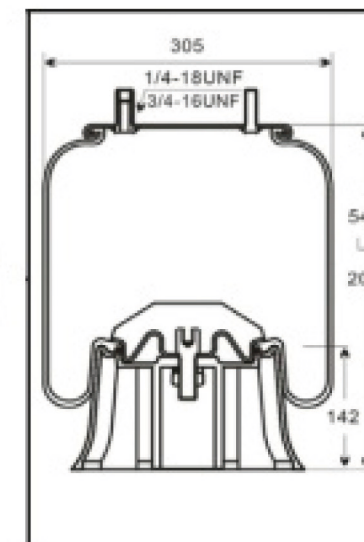

64104-Y400
Gelfa Height Control Valve (Left Two-Hole Type)

D215221440036
Delong X3000 Height Control Valve (Rear Left Two-Hole Type)

D215221440037
Delong X3000 Height Control Valve (Rear Right Two-Hole Type)

D215221440034
X3000 Height Control Valve (Front Left Three-Hole Type)

- Height Control Valve

● Air Suspension Series

3E11*3P03

Plastic base

Firestone :W01-358-9082
Contitech :910-16P310
Goodyear:1R12-092/Triangle:8310
Taurus :KR506-9082
Airtech :132302/34156-05KPP
Neway :90557006/27/37/54/75
Dayton:352-9082/Granning:15610
HAD :PMABG9082B
R&S Truck :1090217 / Hulchens :H-9630-01
Loadguard :SC2035
Ridewell :1003589082C
Watson&Chalin :AS-0011
Hendrickson:36514-7S11651B2066/B-12514-007
ROR/Meritor :MLF7114
毛重: 7.763kg / 净重: 7.292kg
包装尺寸: 28*28*37.5cm