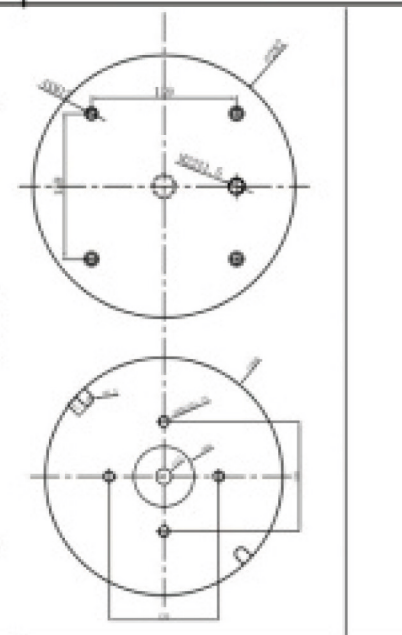

毛重: 12.438kg
 净重: 11.915kg
 包装尺寸: 30*30*39.5cm

FIRESTONE: W01-455-6413
 : 1T19L-5

东风天龙KL

Firestone :W01-358-8460

Firestone :W01-358-9580
:1T17CL-9.5
Contitech :4884N1P02
:1010-21P494
Goodyear :1R13-118
Airtech :131392/39580K
Dayton :352-9580
E.R.F :139855-0
Loadguard :SC2761
Meritor :MLF9025
Triangle :8434
Hendrickson :C20127/S20127