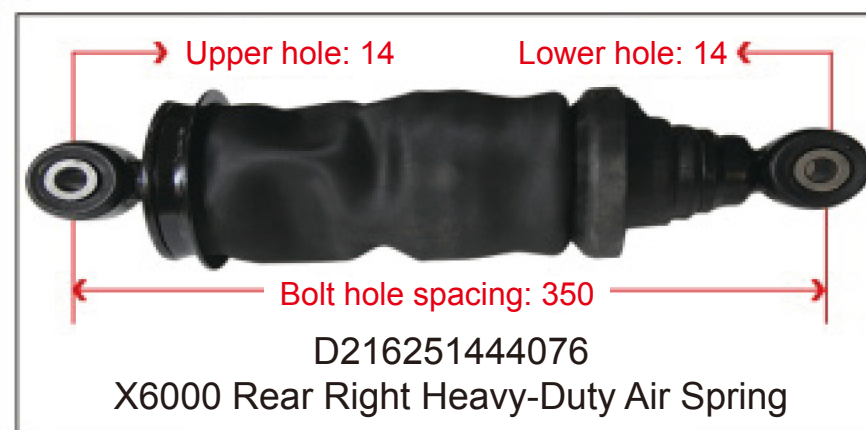

● X5000 Series/X6000