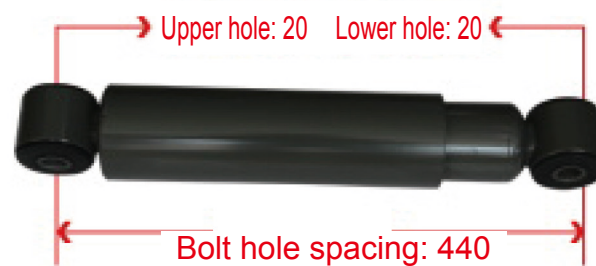

2915010A001A0
Liuqi Rear Axle Shock Absorber