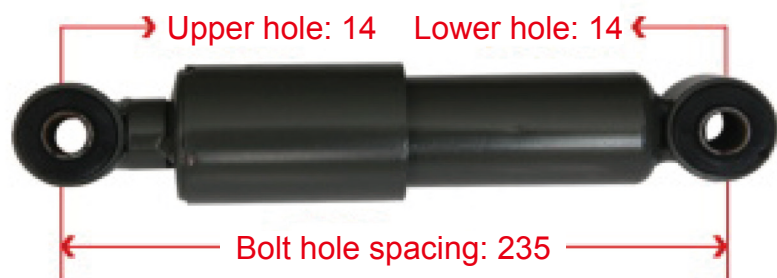

MSQ-5001030B
Liuqi Chenglong Transverse Shock Absorber