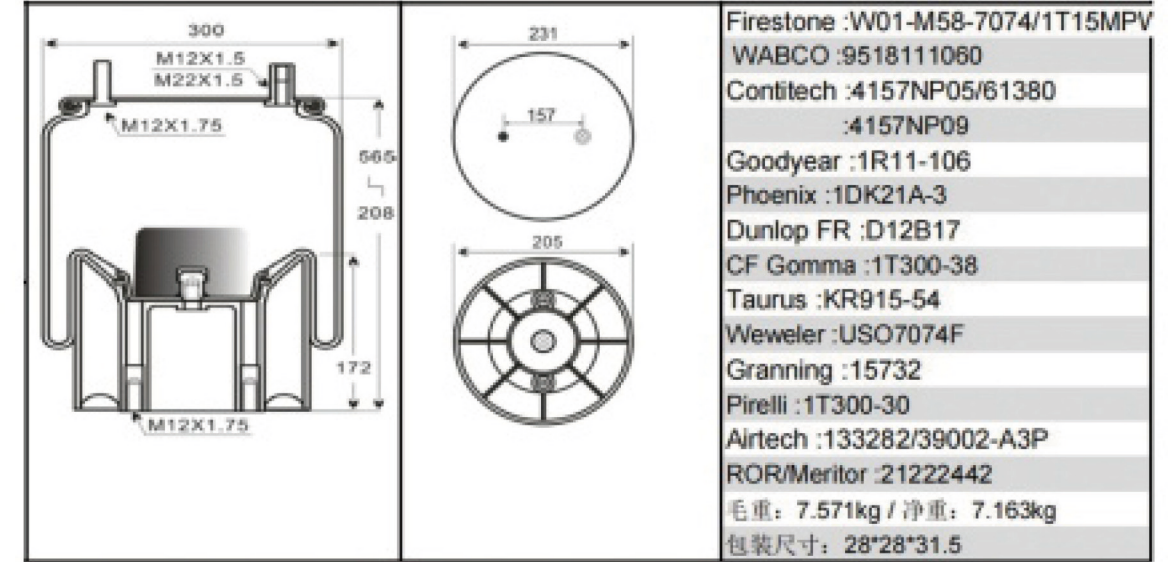

2E383P02

5387

Plastic base

Firestone :W01-M58-6287
Contitech :4158NP04
Weweler :USO6287F
毛重: 8.044kg
淨重: 7.534kg
包裝尺寸: 28*28*37.5cm

E4916P01

Firestone :W01-M58-8722
:1T17AR-4.5
Contitech :836MK1/60209
Goodyear:12R12-712/DT:5.10222
Phoenix :1DF25-11 / Taurus :KR721-06
Dunlop FR :D13B32
Meritor :MLF7060 / Granning :17066
Airtech :131022/3836K
Airfren :20.836.1CM
WABCO :9518127120
DAF :1697678/0388165
Peautomotive :084.052-13A/23A
:084.052-73A/084.052-43A
毛重: 9.552kg / 淨重: 9.097kg
包裝尺寸: 28*28*31.5cm