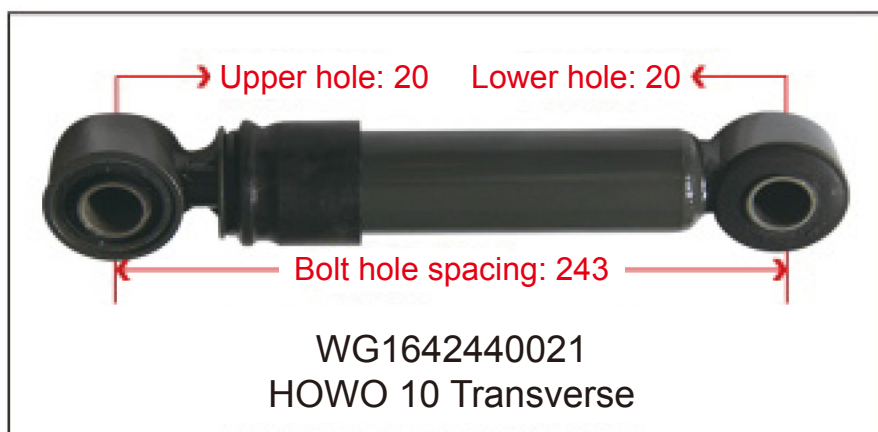

● **HOWO 10**

● **Golden Prince Series**