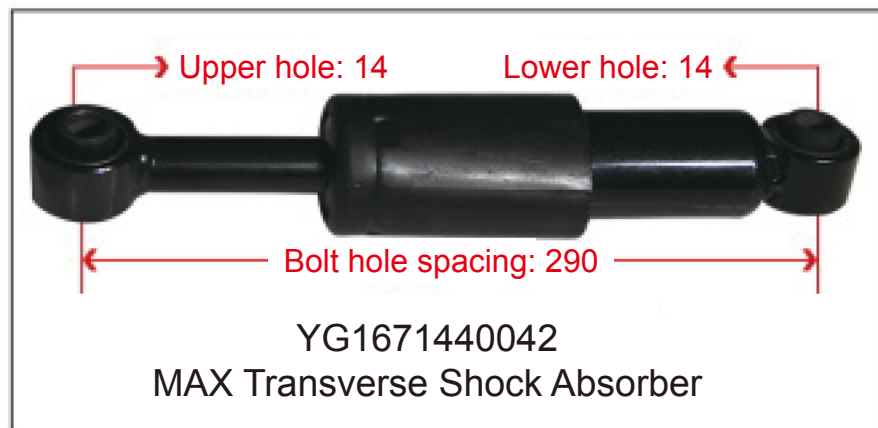

● **HOWO MAX Series**