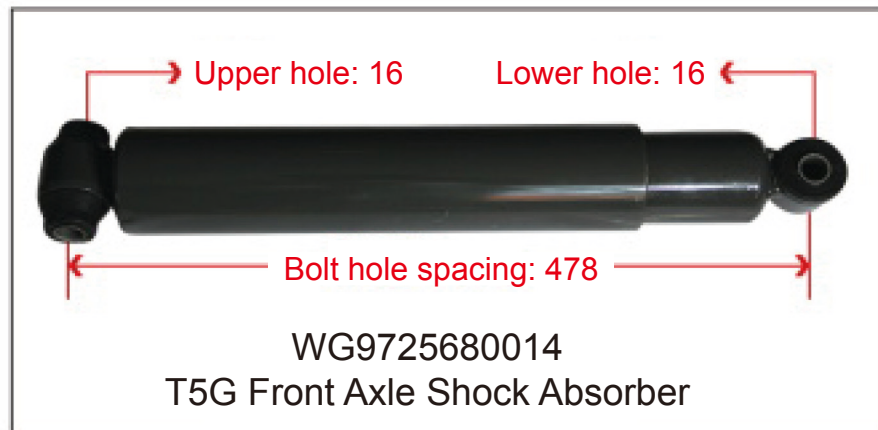

● **HOWO T5G**

● **HOWO MAX Series**