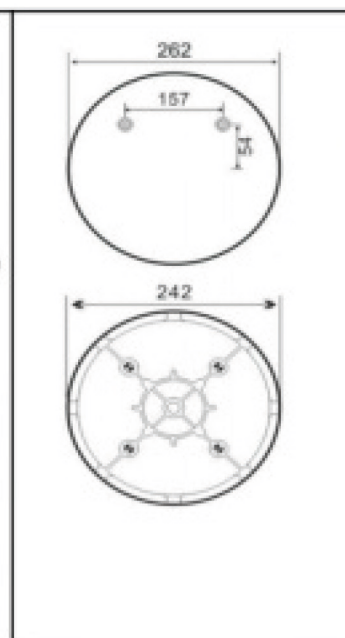

Firestone :W01-358-8637
Contitech :1010-16P724
Goodyear :1R13-155
Watson&chain :AS0107