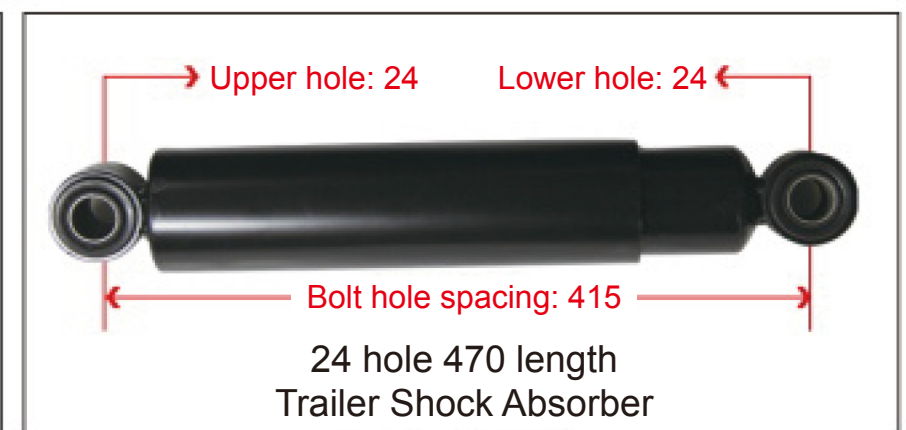

● Trailer Series