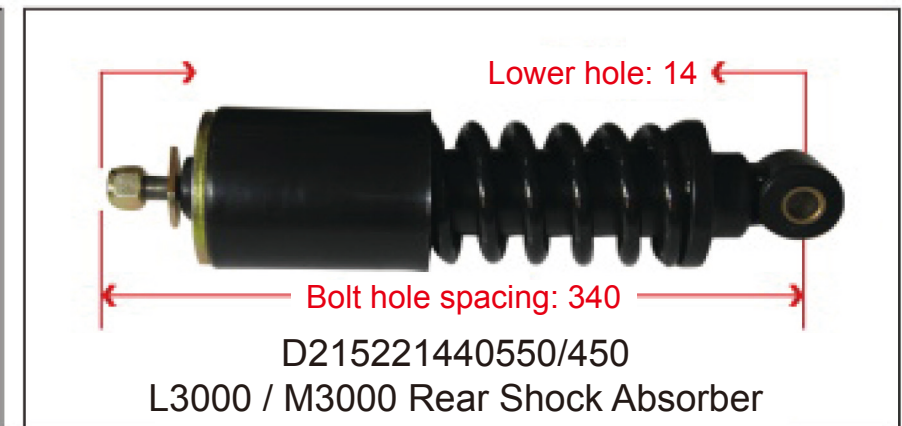

● M3000 / L3000 Series