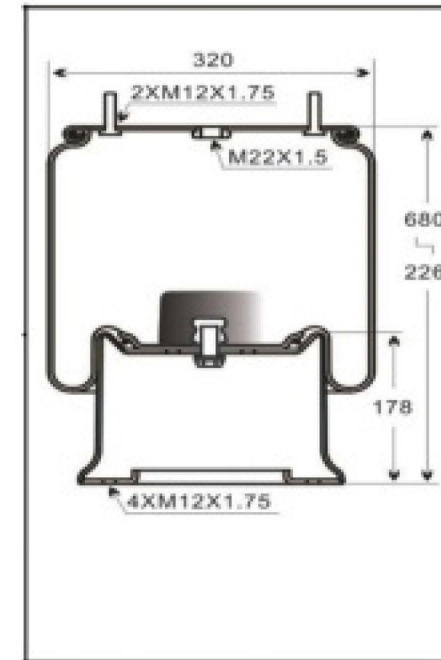

Firestone :W01-M58-6348
Contitech :4023NP03
Goodyear :1R14-729
Phoenix :1D28A-10
Taurus :KR624-18
Dunlop FR :D13B26
CF Gomma :1T19E-2/204676
SAF :3.229.0031.00/3.229.2231.00
:3.22902431.00/3.229.2131.00
Andrew: H14-1358106
毛重: 13.59kg
净重: 13.083kg
包装尺寸: 30*30*43.5cm