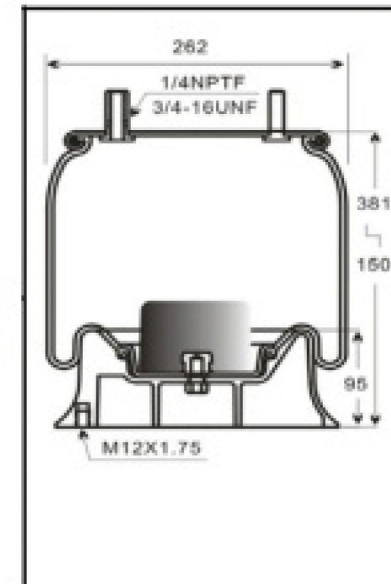

2E383P02

5387

Plastic base

Firestone :W01-M58-6287
Contitech :4158NP04
Weweler :USO6287F
毛重: 8.044kg
淨重: 7.534kg
包裝尺寸: 28*28*37.5cm

E4916P01

Firestone :W01-M58-8722
:1T17AR-4.5
Contitech :836MK1/60209
Goodyear:12R12-712/DT:5.10222
Phoenix :1DF25-11 / Taurus :KR721-06
Dunlop FR :D13B32
Meritor :MLF7060 / Granning :17066
Airtech :131022/3836K
Airfren :20.836.1CM
WABCO :9518127120
DAF :1697678/0388165
Peautomotive :084.052-13A/23A
:084.052-73A/084.052-43A
毛重: 9.552kg / 淨重: 9.097kg
包裝尺寸: 28*28*31.5cm