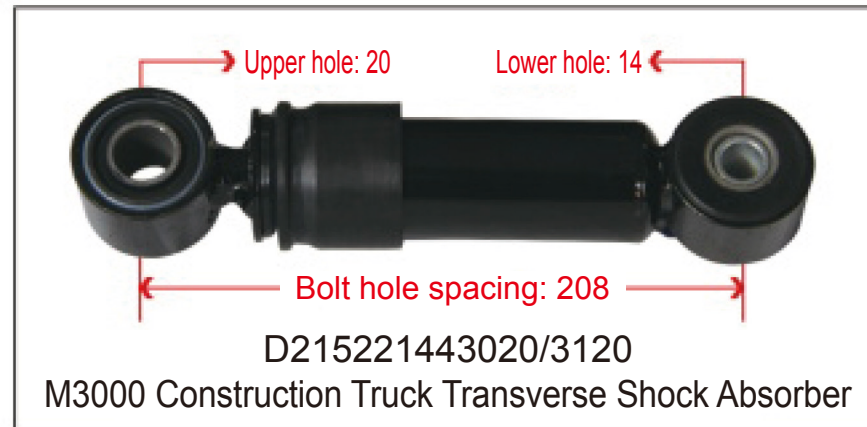

● M3000 / L3000 Series