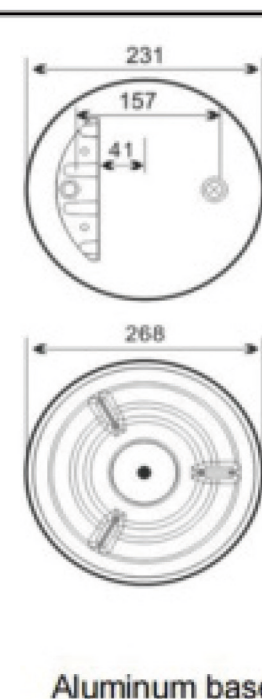

Aluminum base

Firestone :W01-358-9781
Contitech :910S-16A382
Goodyear :1R12-603
Freightliner :681-320-0017
:A416-14004-000/Aluminum Piston

毛重: 8.098kg
净重: 7.559kg
包装尺寸: 28*28*46.5