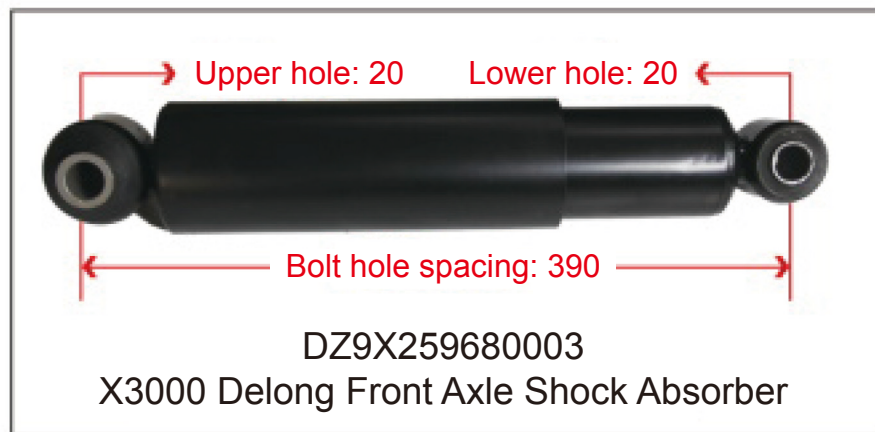

● X3000 Series