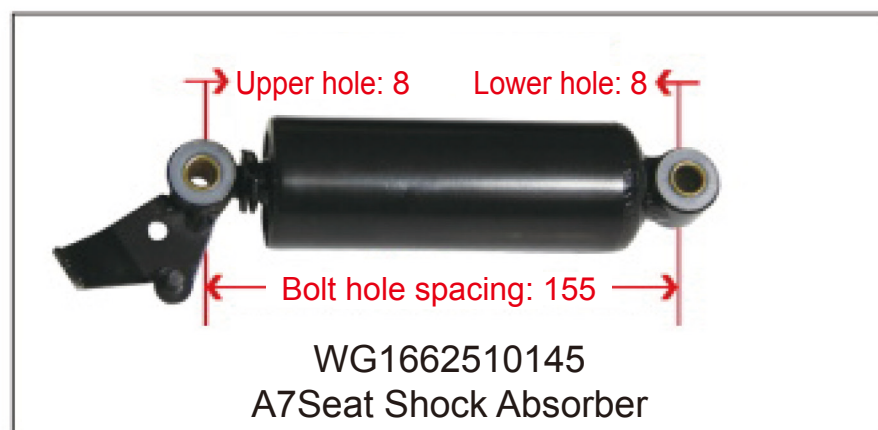

● Trailer Series

● Height Control Valve

Height Control Valve (XCMG)

WG1642440051
Universal Height Control Valve

5001090-C6103
Dongfeng Tianlong Height Control Valve (Front Left)

5001090-C6104
Dongfeng Tianlong Height Control Valve (Front Right)