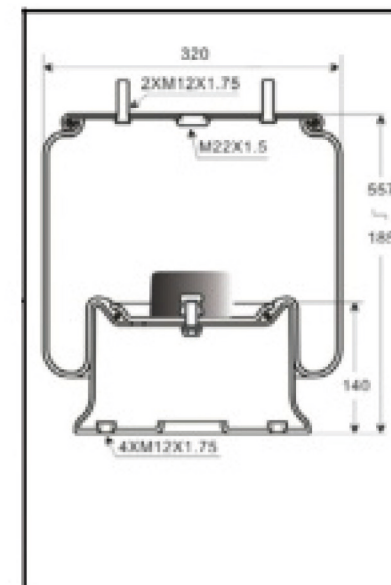

Firestone :W01-M58-6338/1T19L-7
Contitech :4810NP05/61162
Goodyear :1R14-730
Phoenix :1D28A10
Taurus :KR621-18
Dunlop FR :D13B25
:1T19E-1/205456
Airtech :133422/32918K
Granning :16092/133422/32918K
WABCO :9518147300
SAF :3.229.0027.00/2918V
:3.229.2127.00/3.229.2427.00
Meritor :MLF7025
毛重 :12.358kg/ 净重 :11.841kg
包装尺寸 :30*30*39.5cm