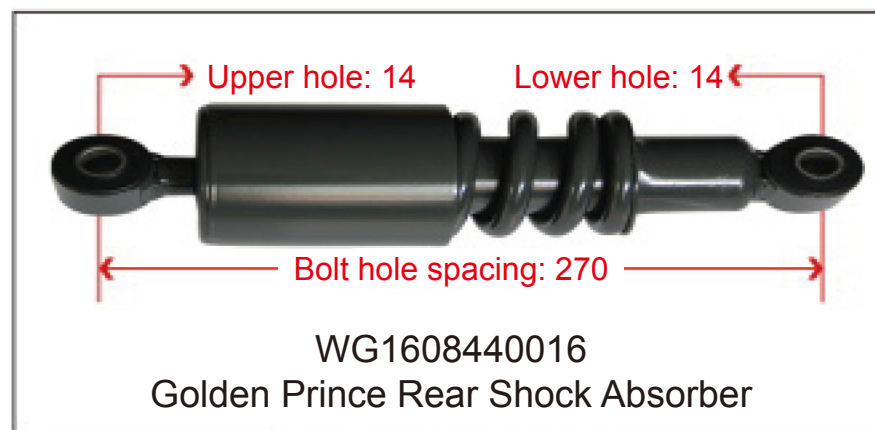

● **Golden Prince Series**