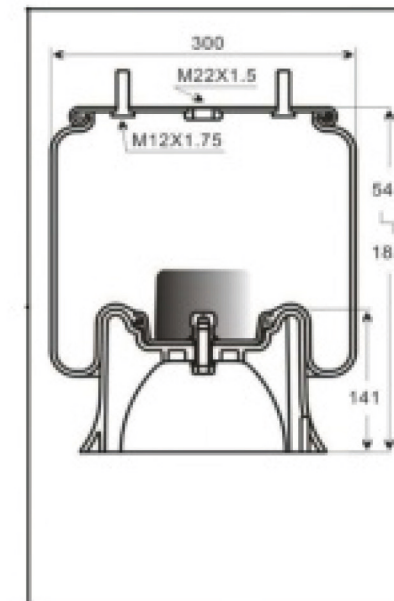

Contitech :4884N1P06
Airtech :34884K
Airfren :20.4884.6.CM
DT :3.66423
Templin :04.010.6200.080
MAN :81.43600.6035

Firestone :W01-M-58-6367
Contitech :4022NP03
Goodyear :1R11-714
Phoenix :1DK22E-9
Taurus :KR725-28
Dunlop FR :D12B14
CF Gomma :1T300-37
WABCO :9518117100/9518117140 :9518117510
SAF :3.229.0029.00/3.229.2129.00 :3.229.2229.00/3.229.2429.00
SAF Type :2618V
毛重: 7.912kg
净重: 7.348kg
包装尺寸: 28*28*37.5cm