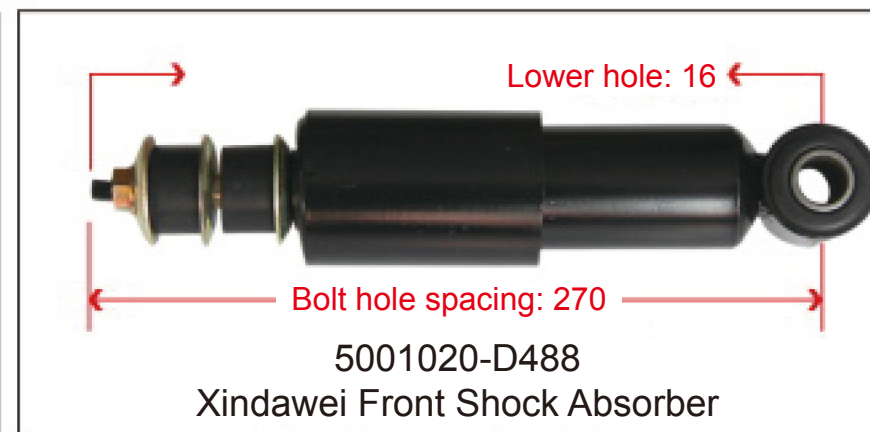

● Jiefang Tianwei, Hanwei, and Xindawei Series