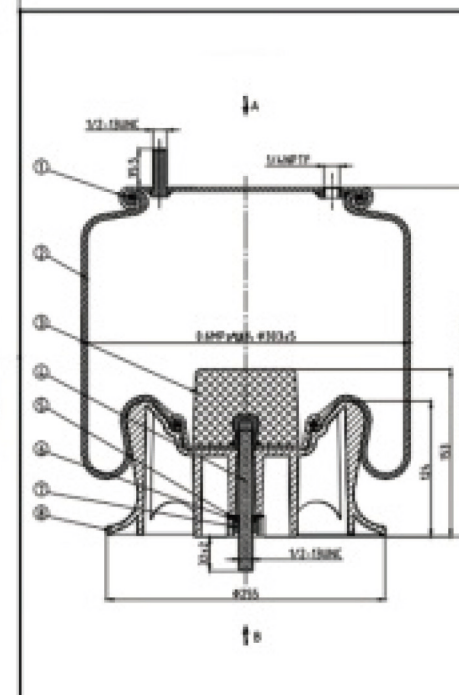

Firestone :W01-358-9580
:1T17CL-9.5
Contitech :4884N1P02
:1010-21P494
Goodyear :1R13-118
Airtech :131392/39580K
Dayton :352-9580
E.R.F :139855-0
Loadguard :SC2761
Meritor :MLF9025
Triangle :8434
Hendrickson :C20127/S20127

9893

9373