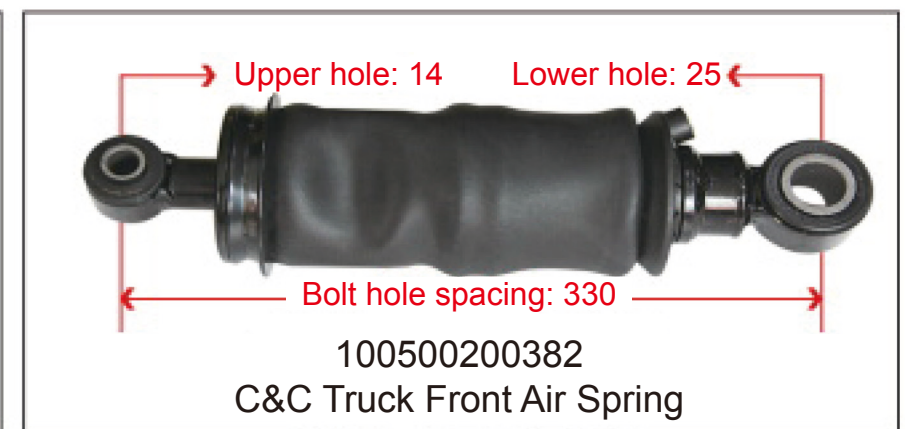

● C&C Truck Series