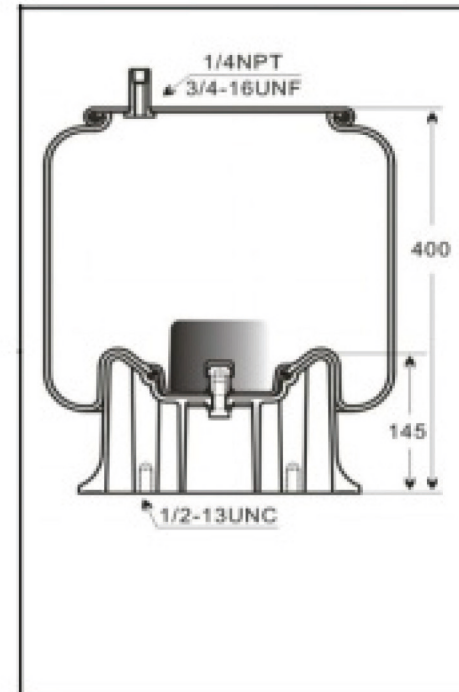

毛重: 12.438kg
 净重: 11.915kg
 包装尺寸: 30*30*39.5cm

FIRESTONE: W01-455-6413
 : 1T19L-5

东风天龙KL

Firestone :W01-358-8460

Firestone :W01-358-9580
:1T17CL-9.5
Contitech :4884N1P02
:1010-21P494
Goodyear :1R13-118
Airtech :131392/39580K
Dayton :352-9580
E.R.F :139855-0
Loadguard :SC2761
Meritor :MLF9025
Triangle :8434
Hendrickson :C20127/S20127