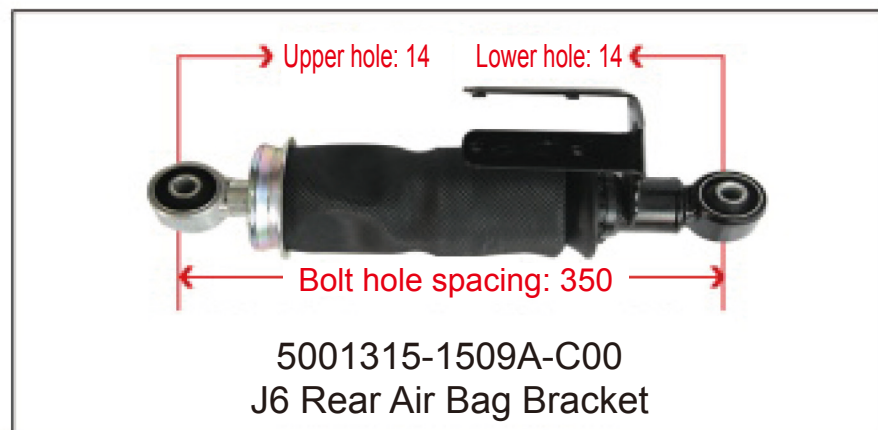

● Jiefang J6/J6P Series