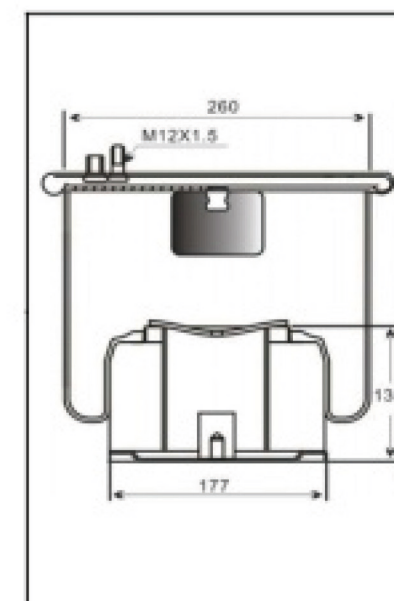

Contitech :4882N1P05
Airtech :34882K
Airfren :20.4884.5.CM
DT :3.66422
Templin :04.010.6100.930 :04.060.6106.930
MAN :81.43600.6036