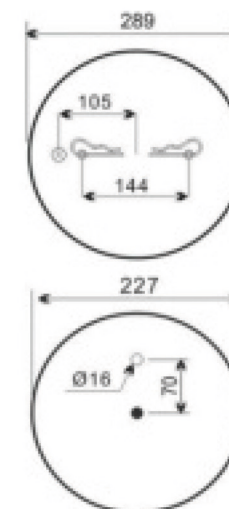

Firestone :W01-095-0500
Contitech :4913NP02
Goodyear :1R14-753
Phoenix :1D28H-16
Taurus :KR625-16
Dunlop FR :D14B42
CF Gomma :1T19E-93
Airtech :132122/34913K
Granning :16105
WABCO :9518147530
Meritor :MLF7081
Scania :1379392/1402423