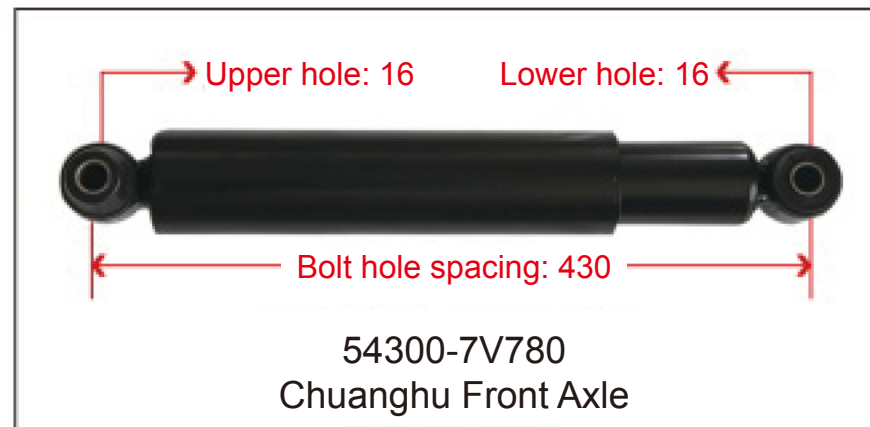

- Hyundai Chuanghu Series