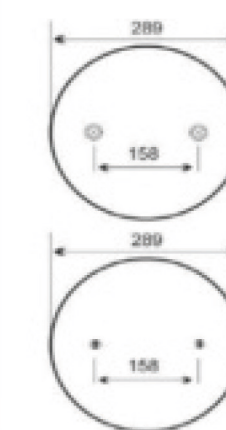

D215221440034
X3000 Height Control Valve (Front Left Three-Hole Type)

- Height Control Valve

● Air Suspension Series

3E11*3P03

Plastic base

Firestone :W01-358-9082
Contitech :910-16P310
Goodyear:1R12-092/Triangle:8310
Taurus :KR506-9082
Airtech :132302/34156-05KPP
Neway :90557006/27/37/54/75
Dayton:352-9082/Granning:15610
HAD :PMABG9082B
R&S Truck :1090217 / Hulchens :H-9630-01
Loadguard :SC2035
Ridewell :1003589082C
Watson&Chalin :AS-0011
Hendrickson:36514-7S11651B2066/B-12514-007
ROR/Meritor :MLF7114
毛重: 7.763kg / 净重: 7.292kg
包装尺寸: 28*28*37.5cm