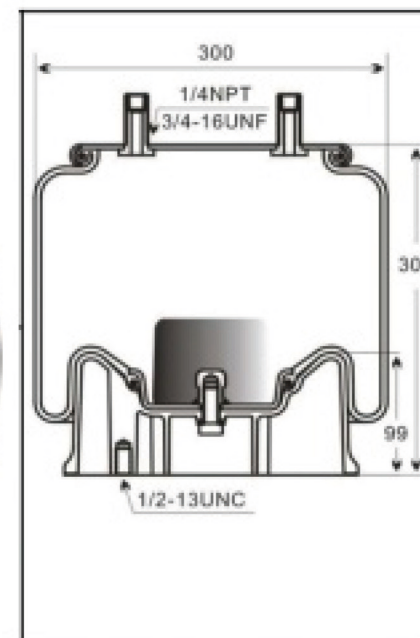

Firestone :W01-358-8637
Contitech :1010-16P724
Goodyear :1R13-155
Watson&chain :AS0107