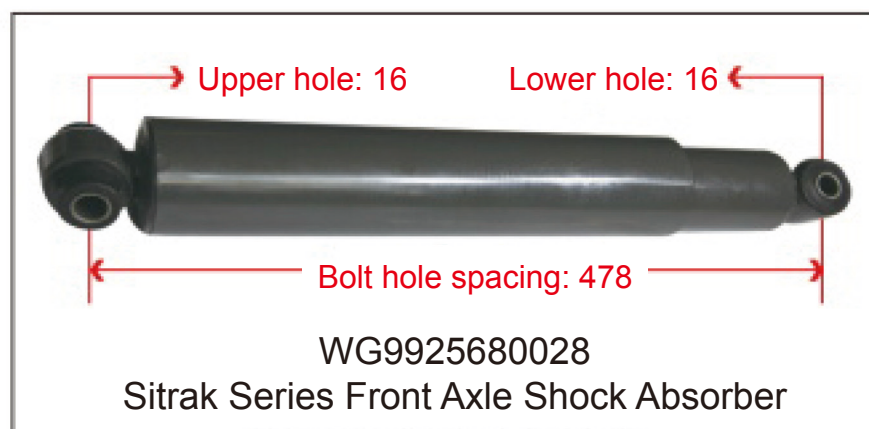

● **Sitrak Series**