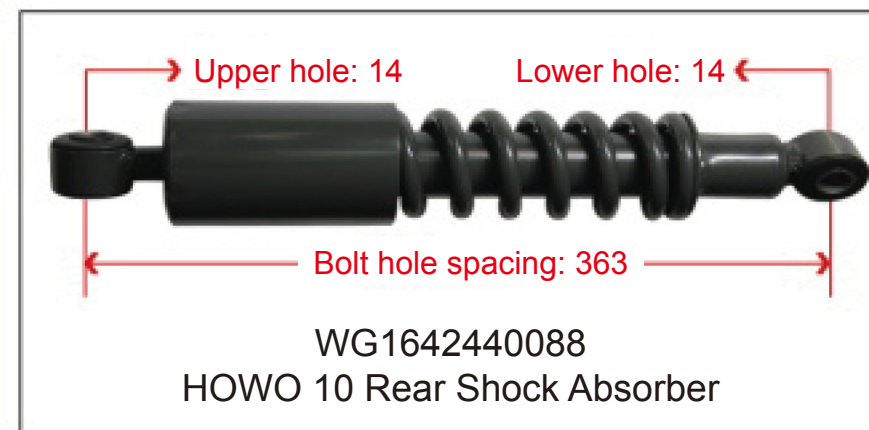

● **HOWO 10**

● **Golden Prince Series**