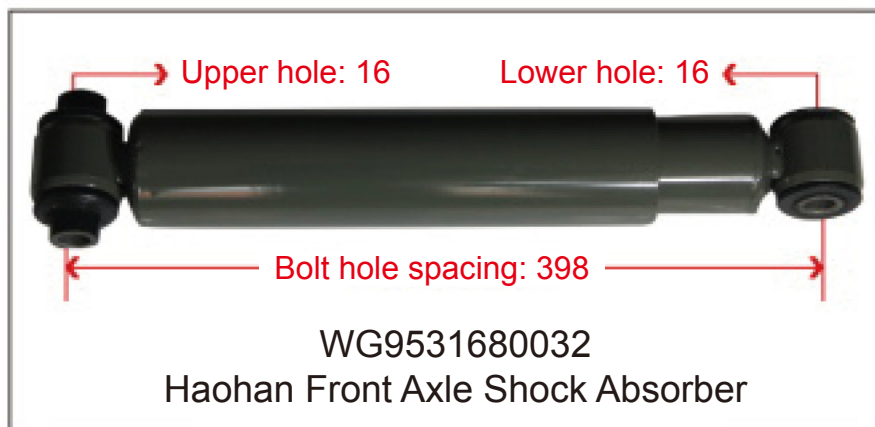

● **Sitrak Series**