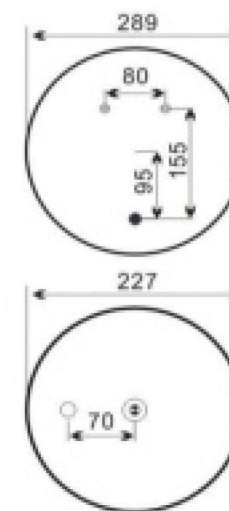

Firestone :W01-M58-0501
Goodyear :1R14-869
:566-28-3-522
Contitech :6700NP02
Airtech :34608P
Granning :15695
Scania :1774804/117804
:1903608/1903668