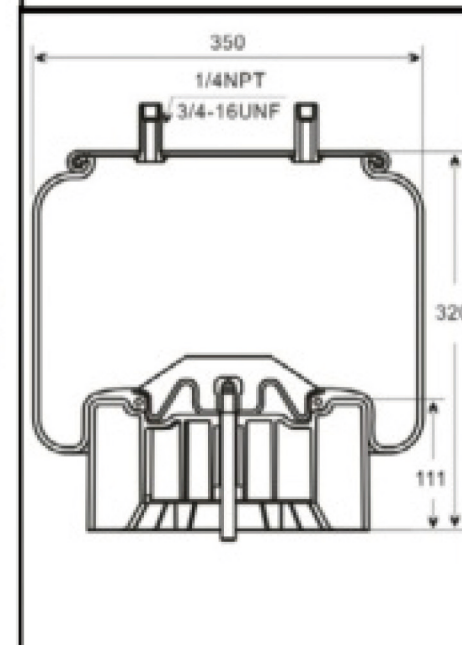

9893

9373

Plastic base

Contitech:1010B-16 P 162
 Holland(Neway):90557402
 :95.4016
 GOODYEAR: 1R13-176
 Firestone :W01-358-7402
 :1T17GKA-55
 : W01-358-8713

毛重: 7.629kg
 净重: 7.204kg
 包装尺寸: 28*28*31.5cm

Firestone: W01-358-8091
 :1T19LC-6
 Goodyear :1R14-171/566283015
 Contitech :AS8091
 Triangle :8523/6398
 SAF :503513081
 Hendrickson :S-20901/AA250T
 :S-21784/HKA250