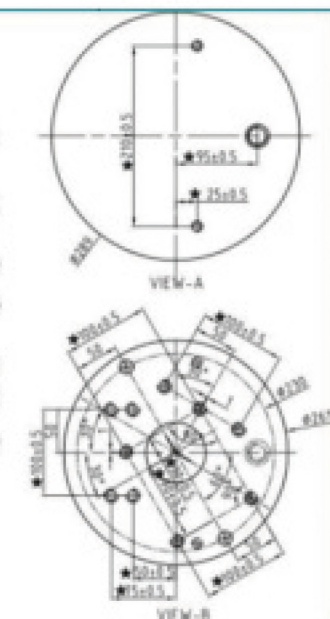

Contitech :4884N1P06
Airtech :34884K
Airfren :20.4884.6.CM
DT :3.66423
Templin :04.010.6200.080
MAN :81.43600.6035

Firestone :W01-M-58-6367
Contitech :4022NP03
Goodyear :1R11-714
Phoenix :1DK22E-9
Taurus :KR725-28
Dunlop FR :D12B14
CF Gomma :1T300-37
WABCO :9518117100/9518117140 :9518117510
SAF :3.229.0029.00/3.229.2129.00 :3.229.2229.00/3.229.2429.00
SAF Type :2618V
毛重: 7.912kg
净重: 7.348kg
包装尺寸: 28*28*37.5cm