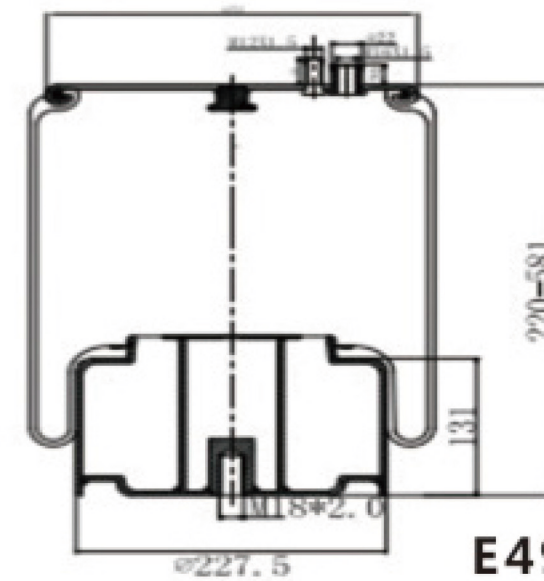

E4916P01

Firestone :W01-M58-8722
:1T17AR-4.5
Contitech :836MK1/60209
Goodyear:12R12-712/DT:5.10222
Phoenix :1DF25-11 / Taurus :KR721-06
Dunlop FR :D13B32
Meritor :MLF7060 / Granning :17066
Airtech :131022/3836K
Airfren :20.836.1CM
WABCO :9518127120
DAF :1697678/0388165
Peautomotive :084.052-13A/23A
:084.052-73A/084.052-43A
毛重: 9.552kg / 淨重: 9.097kg
包裝尺寸: 28*28*31.5cm