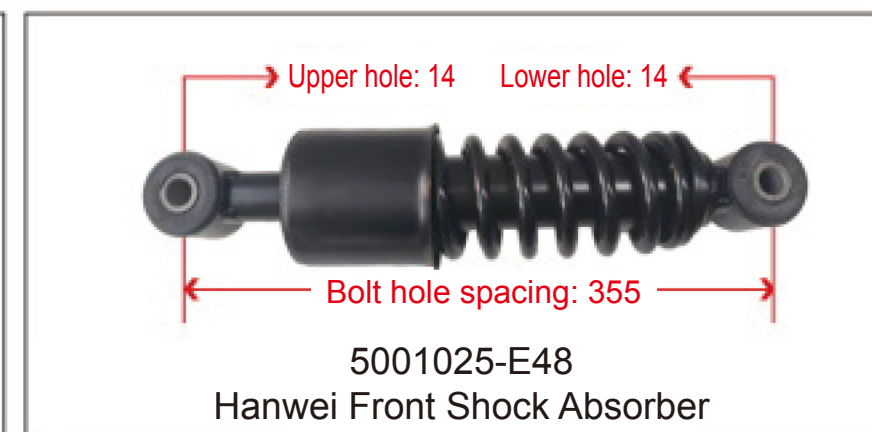

● Jiefang Tianwei, Hanwei, and Xindawei Series