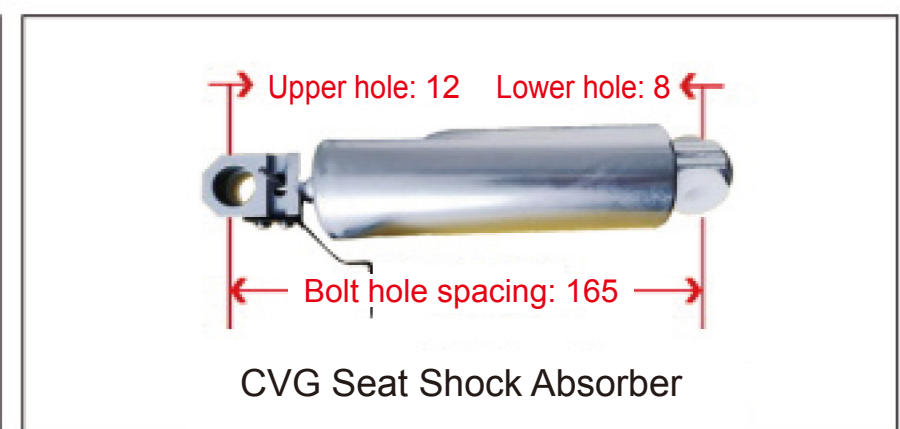

● Trailer Series

● Height Control Valve

Height Control Valve (XCMG)

WG1642440051
Universal Height Control Valve

5001090-C6103
Dongfeng Tianlong Height Control Valve (Front Left)

5001090-C6104
Dongfeng Tianlong Height Control Valve (Front Right)