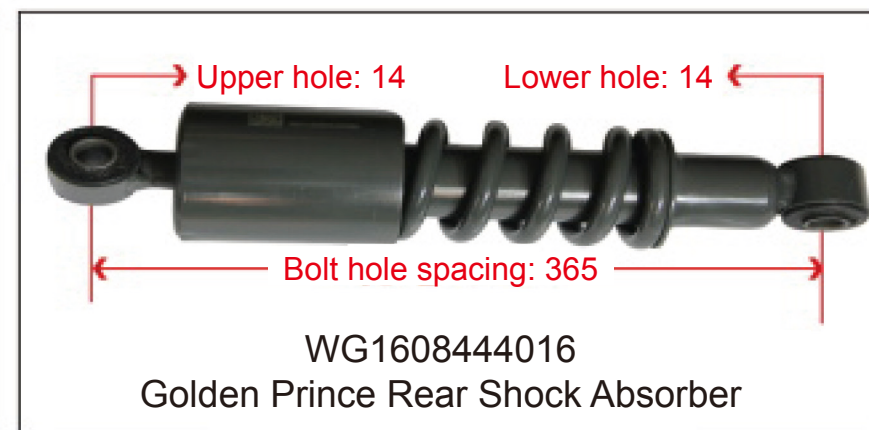

● **Golden Prince Series**