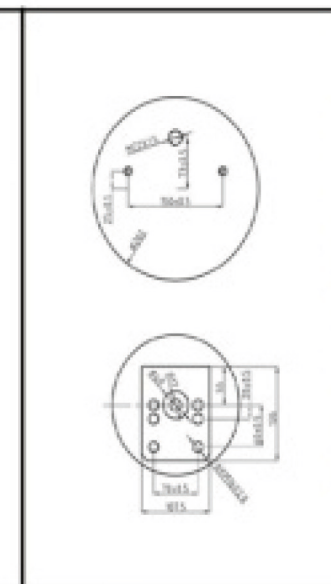

Firestone :W01-M58-8619/8668
:1T17D-8.3
Contitech :941MB/BPW30
Phoenix :1DK21
Taurus :KR730-01
Dunlop FR :D11B30
Goodyear :1R11-701
CF Gomma :1TC300-36
Airtech :130222/3941K
WABCO :9518117620
Granning :15918
Pirelli :1TC300-36
BPW Type :BPW30
BPW :05.429.40.28.1
Meritor :MLF7046