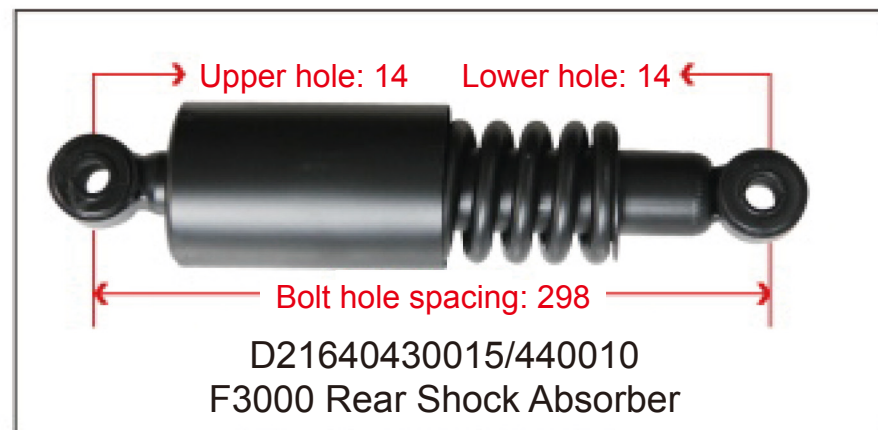

● **F3000 Series**