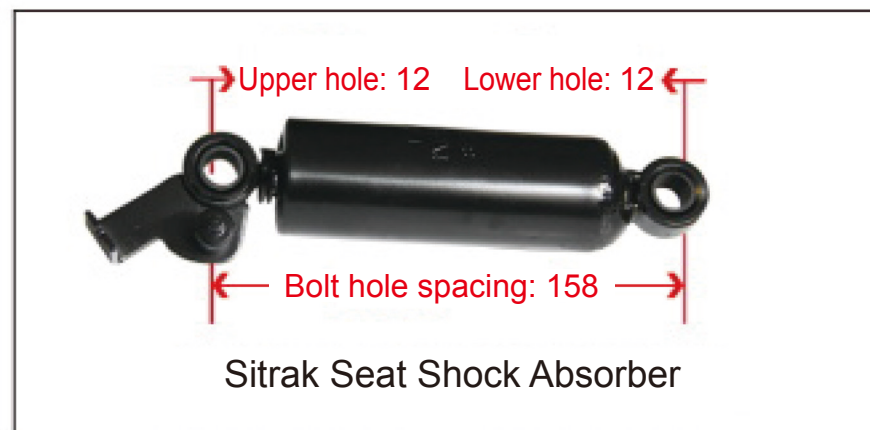

● Trailer Series

● Height Control Valve

Height Control Valve (XCMG)

WG1642440051
Universal Height Control Valve

5001090-C6103
Dongfeng Tianlong Height Control Valve (Front Left)

5001090-C6104
Dongfeng Tianlong Height Control Valve (Front Right)