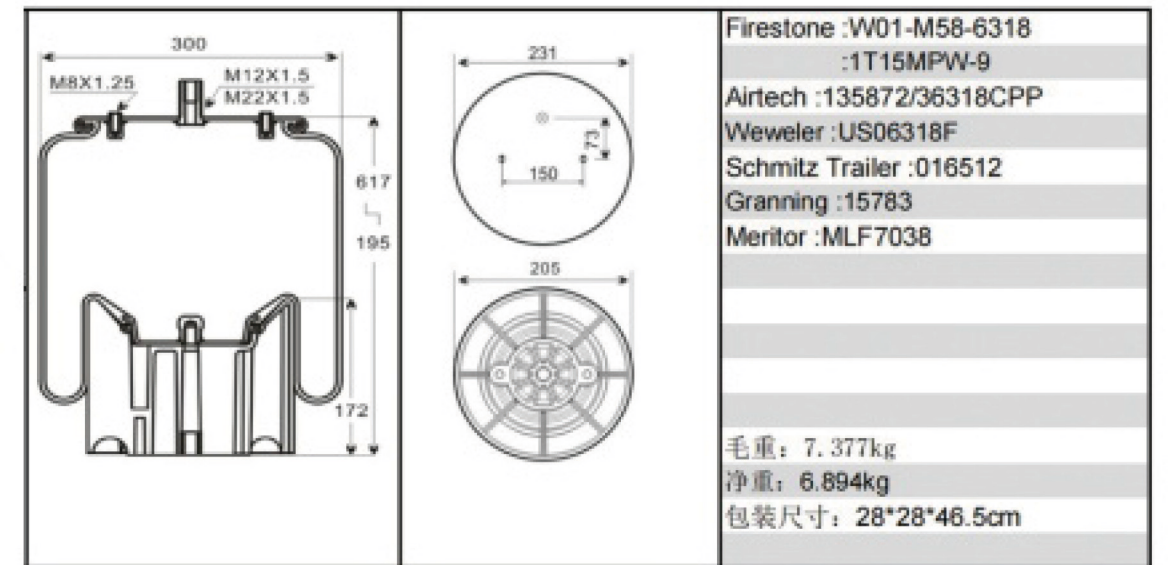

2E383P02

5387

Plastic base

Firestone :W01-M58-6287
Contitech :4158NP04
Weweler :USO6287F
毛重: 8.044kg
淨重: 7.534kg
包裝尺寸: 28*28*37.5cm

E4916P01

Firestone :W01-M58-8722
:1T17AR-4.5
Contitech :836MK1/60209
Goodyear:12R12-712/DT:5.10222
Phoenix :1DF25-11 / Taurus :KR721-06
Dunlop FR :D13B32
Meritor :MLF7060 / Granning :17066
Airtech :131022/3836K
Airfren :20.836.1CM
WABCO :9518127120
DAF :1697678/0388165
Peautomotive :084.052-13A/23A
:084.052-73A/084.052-43A
毛重: 9.552kg / 淨重: 9.097kg
包裝尺寸: 28*28*31.5cm