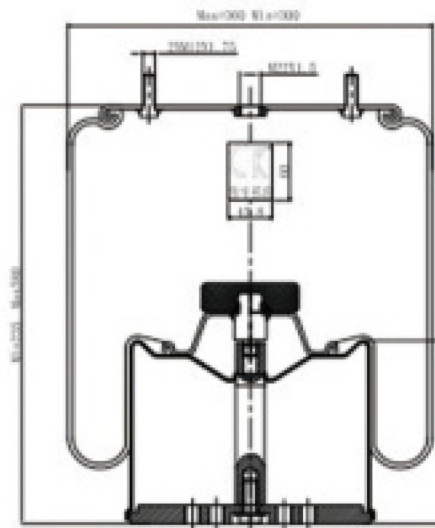

4881

8601

CONTITECH: 4984 N6 P07

: 77877

4884P01

Top View/Bottom View

5272

FIRESTONE :

W01-358-6948

GOODYEAR :

2B 9-251

CONTITECH :

FD200-25429