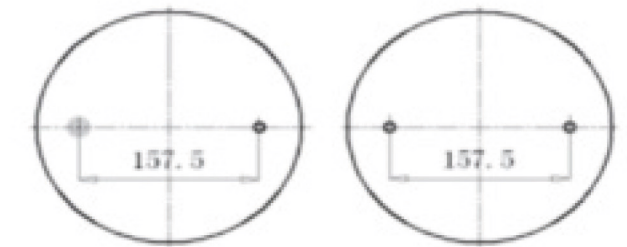

● Air Suspension Series

3E11*3P03