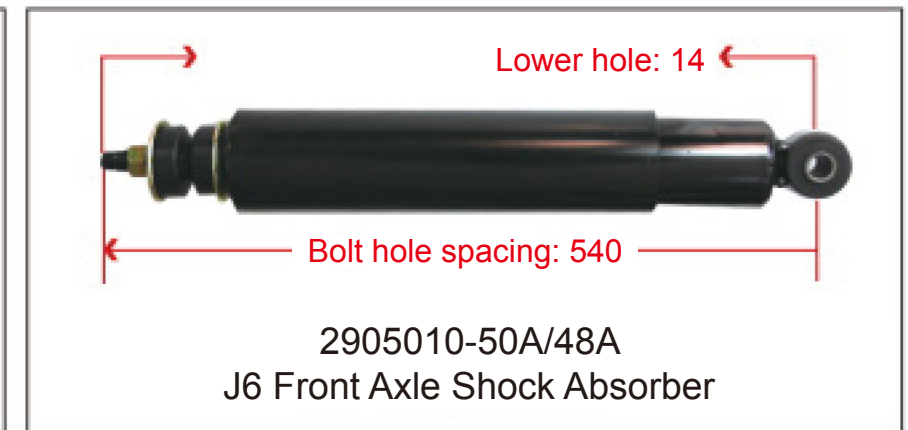

● Jiefang J6/J6P Series