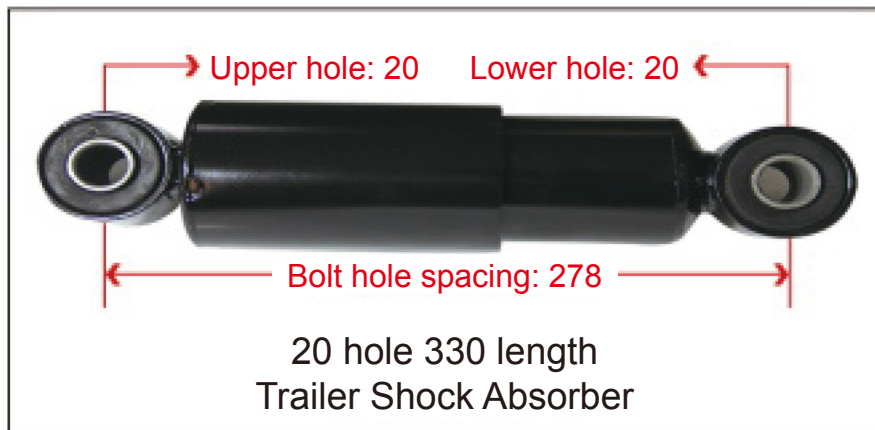

● Trailer Series