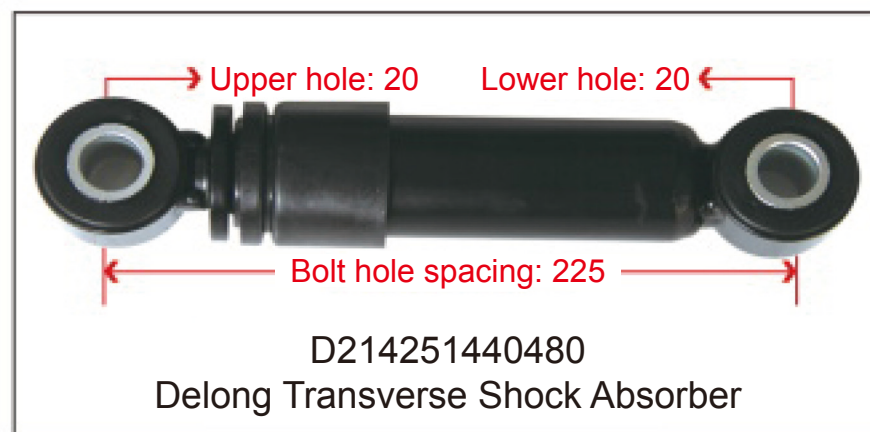

● X3000 Series