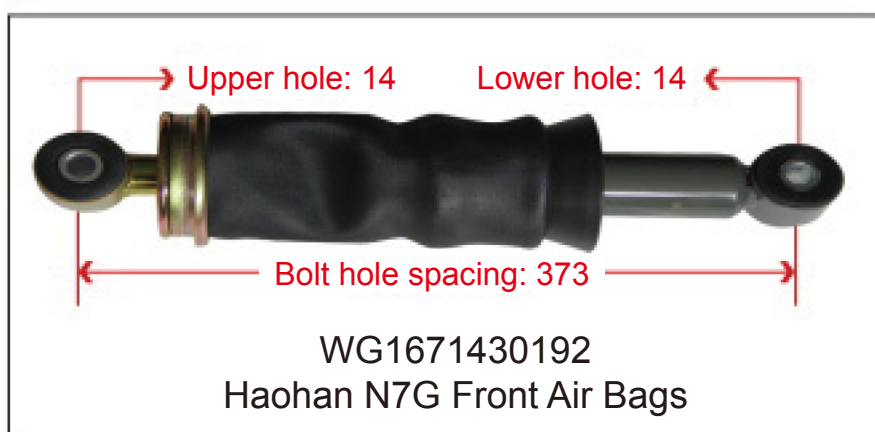

● **Sitrak Series**