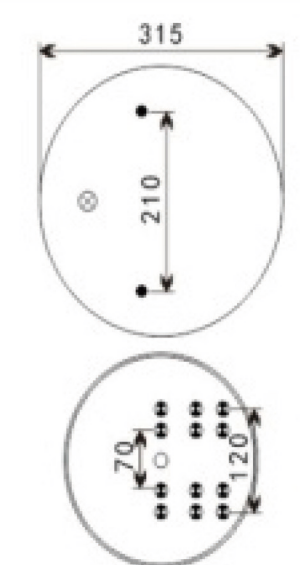

Aluminum base

Iron base

Firestone :W01-358-8966