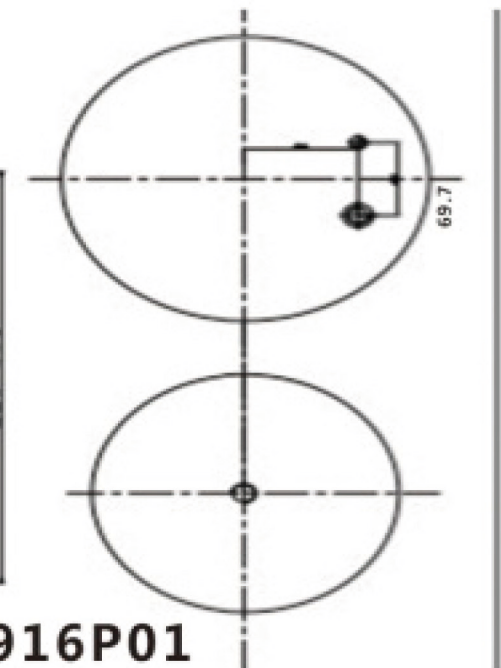

E4916P01

Firestone :W01-M58-8722
:1T17AR-4.5
Contitech :836MK1/60209
Goodyear:12R12-712/DT:5.10222
Phoenix :1DF25-11 / Taurus :KR721-06
Dunlop FR :D13B32
Meritor :MLF7060 / Granning :17066
Airtech :131022/3836K
Airfren :20.836.1CM
WABCO :9518127120
DAF :1697678/0388165
Peautomotive :084.052-13A/23A
:084.052-73A/084.052-43A
毛重: 9.552kg / 淨重: 9.097kg
包裝尺寸: 28*28*31.5cm