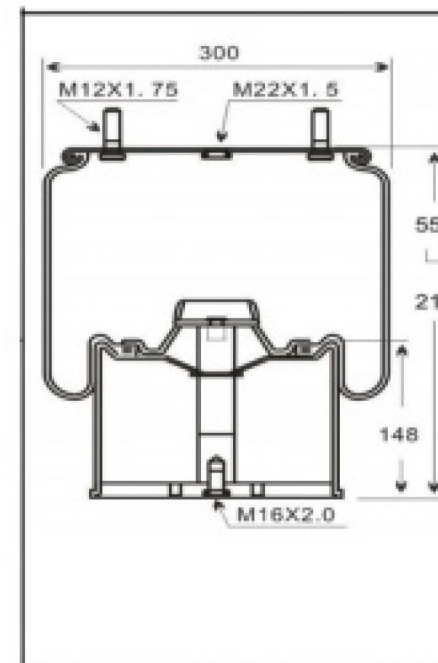

Firestone :W01-M58-8609
:1T17D-4.3
Goodyear :1R11-763
Contitech :940MB
Phoenix :1DK21K/CPL.BPW30K
Dunlop Fr :D11B39
Airtech :130202/3940K
WABCO :9518117630
Granning :15919
BPW Type :BPW30K
BPW :05.429.42.41.1
:05.429.40.93.1
Meritor :MLF7042