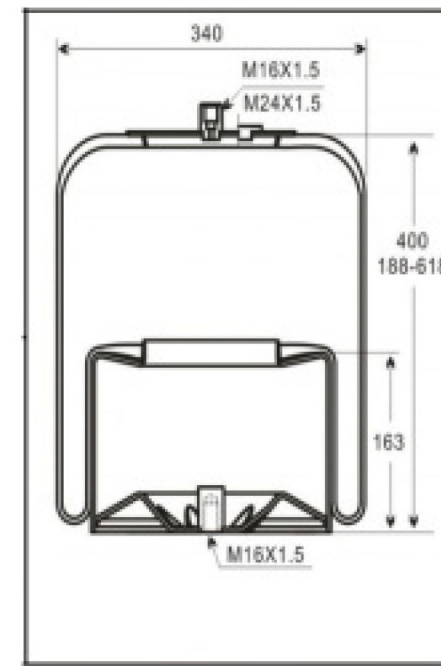

Contitech :4183NP23
Airtech :34183-23K
Airfren :20.4183.23M
DT :4.80483
Granning :93918
Peautomotive:084.271-15A
:084.271-75A
Templin :04.101.6200.270
:04.060.6206.290
Mercedes Benz:A9423201321
:A9423202217/A9423202221
:A9423282321
毛重: 11.849kg
净重: 11.189kg
包装尺寸: 30*30*39.5cm