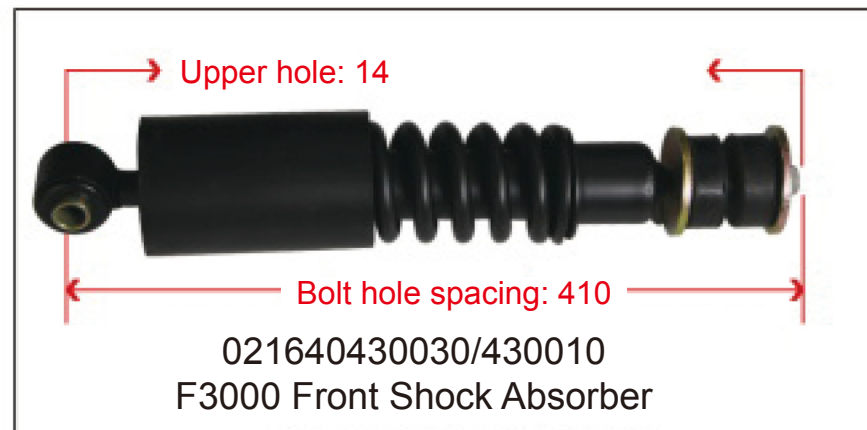

● **F3000 Series**