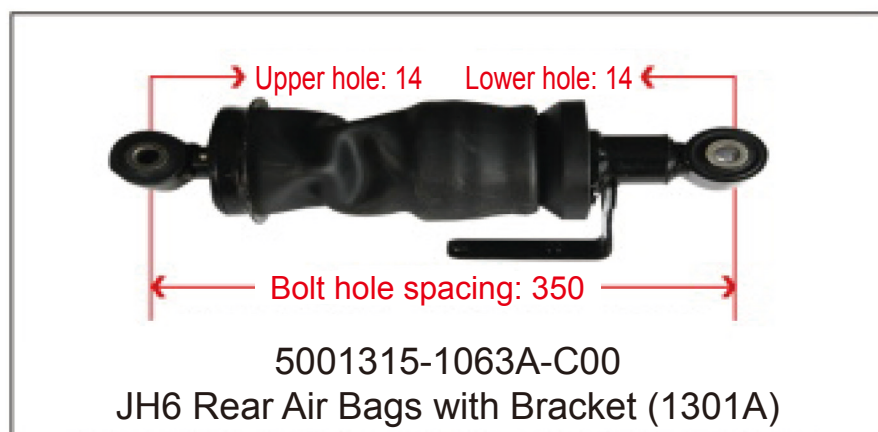

● Jiefang JH6 Series