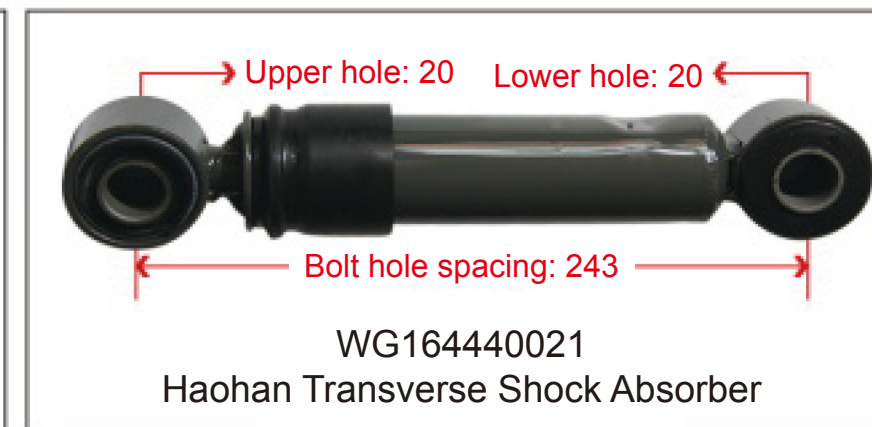

● **Sitrak Series**