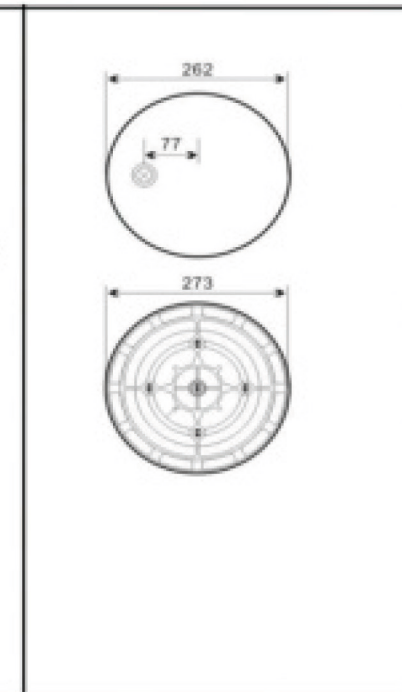

毛重: 12.438kg
 净重: 11.915kg
 包装尺寸: 30*30*39.5cm

FIRESTONE: W01-455-6413
 : 1T19L-5

东风天龙KL

Firestone :W01-358-8460

Firestone :W01-358-9580
:1T17CL-9.5
Contitech :4884N1P02
:1010-21P494
Goodyear :1R13-118
Airtech :131392/39580K
Dayton :352-9580
E.R.F :139855-0
Loadguard :SC2761
Meritor :MLF9025
Triangle :8434
Hendrickson :C20127/S20127