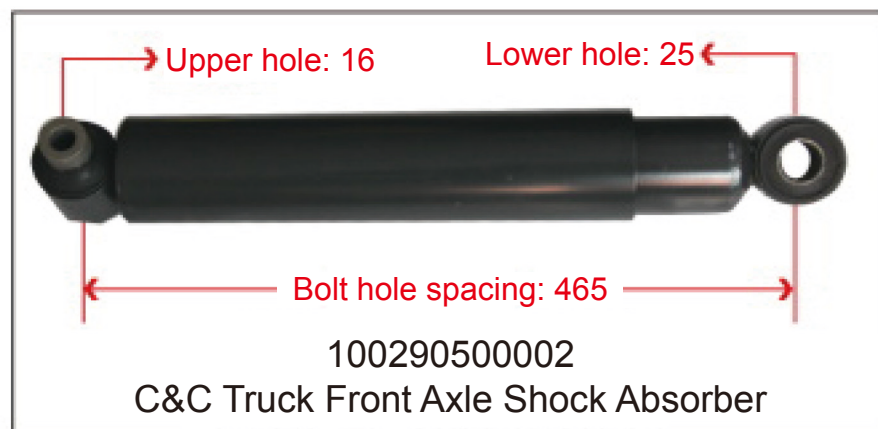

● C&C Truck Series