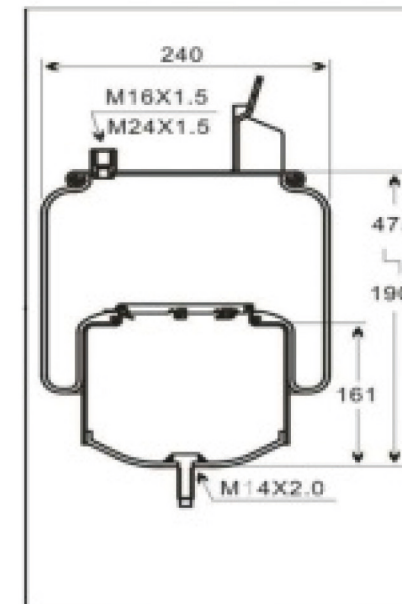

Firestone :W01-M58-8474
Contitech :6608NP01
Goodyear :1R10-704
Phoenix :1DF17B-1
Airtech :132902/36416K
Airfren :20.6608.1CM
Granning :92500
DT :2.62177
Templin :04.020.6201.050
:04.060.6206.050
WABCO :9518110020
Meritor :MLF7151
Volvo :20582215/20531985
:20456152/20374510
:3171693/1076416