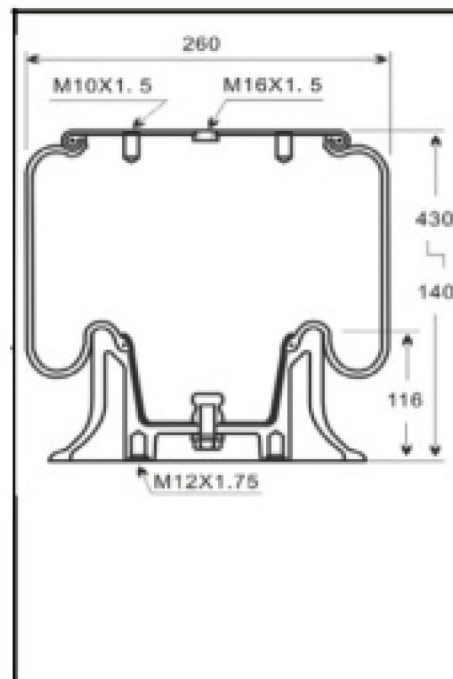

Firestone :W01-M58-6251
:1T15AA-3
Goodyear :1R11-826
Contitech :50046
Phoenix :1T15S-6
Airtech :134762/36251K
Granning :15619
Meritor:MLF7022
SAF :503513061
Scania :1314903/1402423/255295