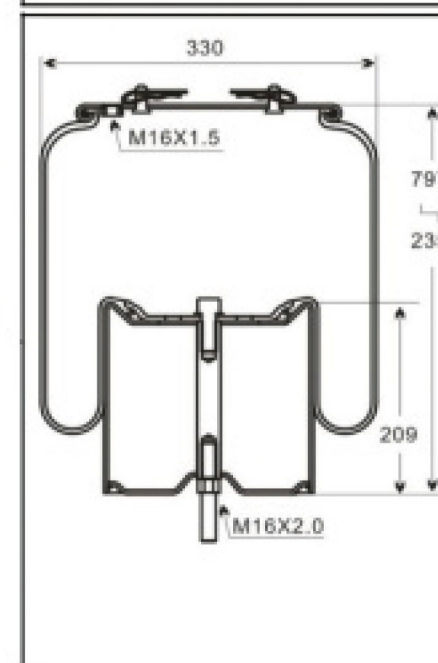

Firestone :W01-095-0500
Contitech :4913NP02
Goodyear :1R14-753
Phoenix :1D28H-16
Taurus :KR625-16
Dunlop FR :D14B42
CF Gomma :1T19E-93
Airtech :132122/34913K
Granning :16105
WABCO :9518147530
Meritor :MLF7081
Scania :1379392/1402423