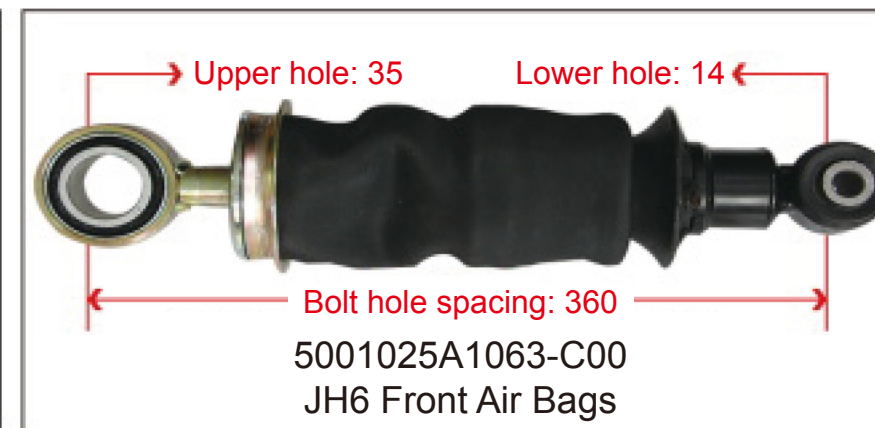

● Jiefang JH6 Series