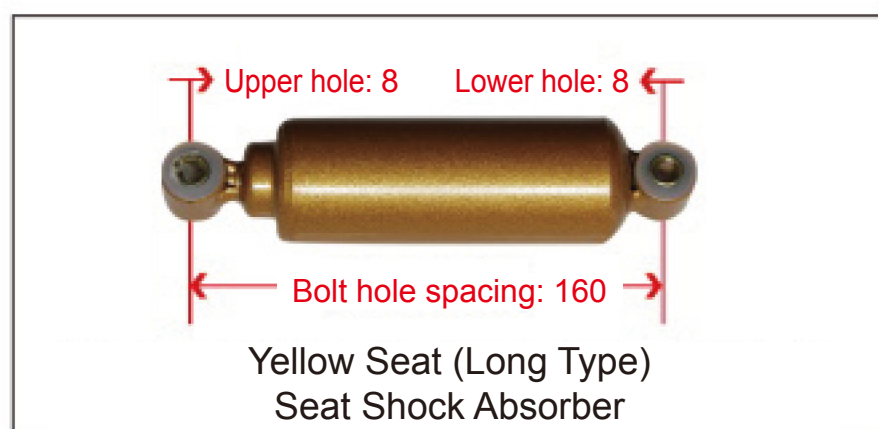

● Trailer Series

● Height Control Valve

Height Control Valve (XCMG)

WG1642440051
Universal Height Control Valve

5001090-C6103
Dongfeng Tianlong Height Control Valve (Front Left)

5001090-C6104
Dongfeng Tianlong Height Control Valve (Front Right)