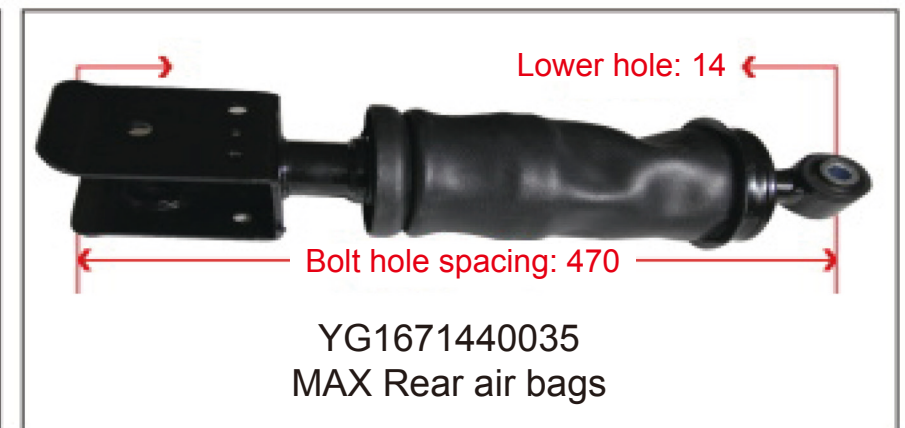

● **HOWO MAX Series**