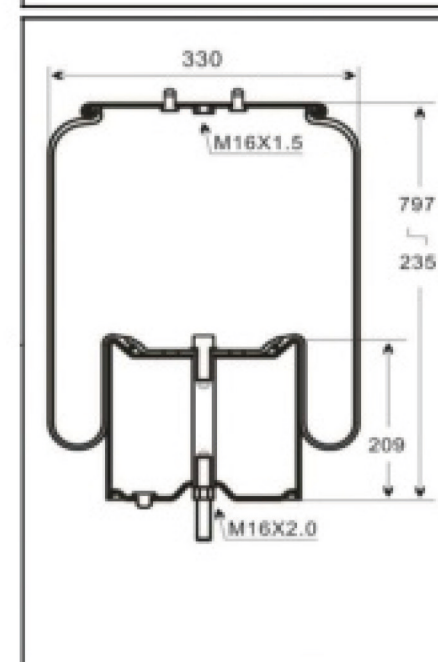

Firestone :W01-M58-0501
Goodyear :1R14-869
:566-28-3-522
Contitech :6700NP02
Airtech :34608P
Granning :15695
Scania :1774804/117804
:1903608/1903668