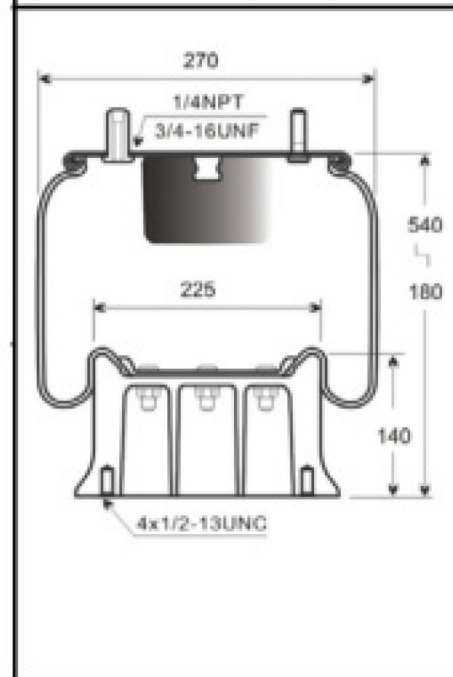

Firestone :W01-358-9144
:1T19F-7
Contitech :1110.5-17A377
Goodyear :1R13-047/1R14160
:566283021
Neway :90557155/90557323
Navistar :1681748C1
Triangle :8377/6365

毛重: 10.948kg
净重: 10.396kg
包装尺寸: 30*30*39.5cm

Aluminum base