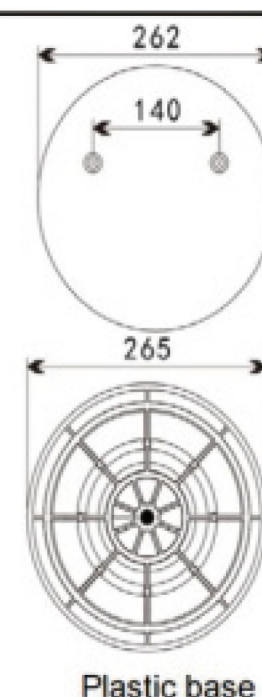

Plastic base

Contitech:1010B-16 P 162
Holland(Neway):90557402
:95.4016
GOODYEAR: 1R13-176
Firestone :W01-358-7402
:1T17GKA-55
: W01-358-8713

毛重: 7.629kg
净重: 7.204kg
包装尺寸: 28*28*31.5cm