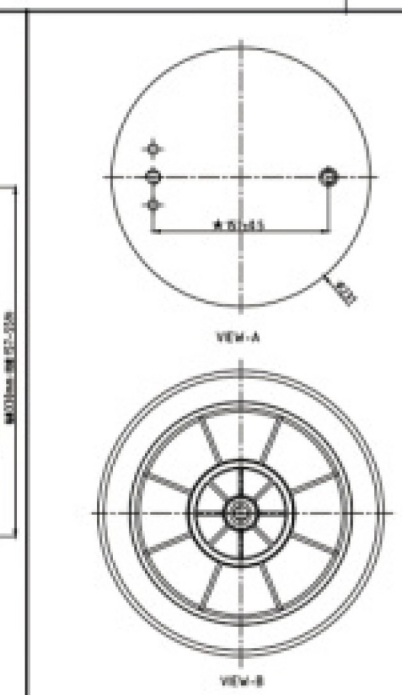

Firestone :W01-358-9580
:1T17CL-9.5
Contitech :4884N1P02
:1010-21P494
Goodyear :1R13-118
Airtech :131392/39580K
Dayton :352-9580
E.R.F :139855-0
Loadguard :SC2761
Meritor :MLF9025
Triangle :8434
Hendrickson :C20127/S20127

9893

9373