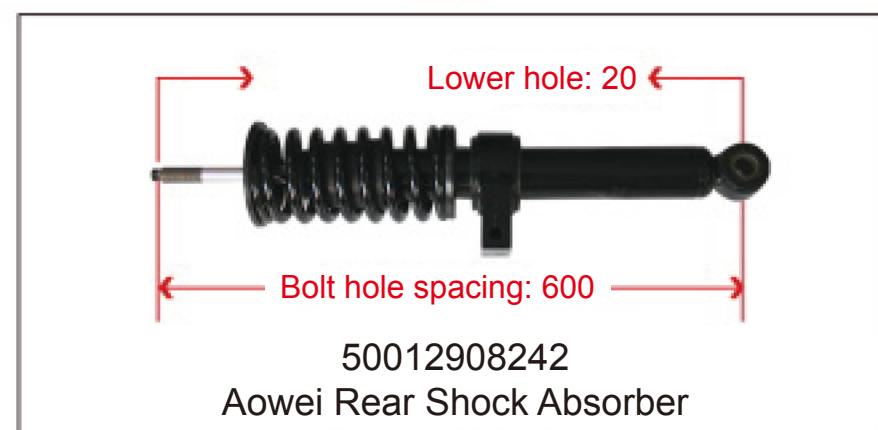

● **FAW Aowei Series**