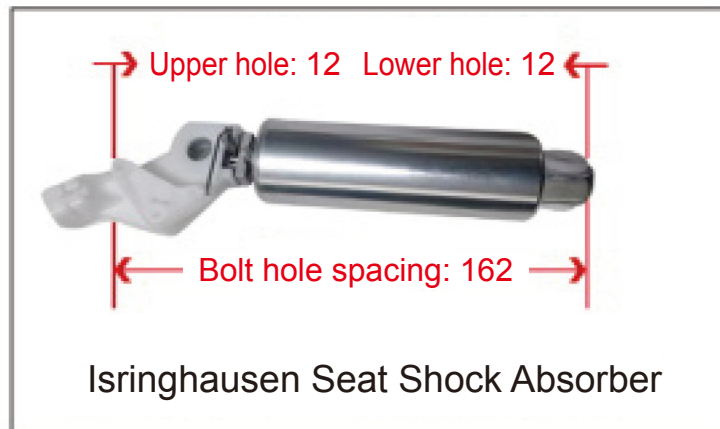

● Trailer Series

● Height Control Valve

Height Control Valve (XCMG)

WG1642440051
Universal Height Control Valve

5001090-C6103
Dongfeng Tianlong Height Control Valve (Front Left)

5001090-C6104
Dongfeng Tianlong Height Control Valve (Front Right)