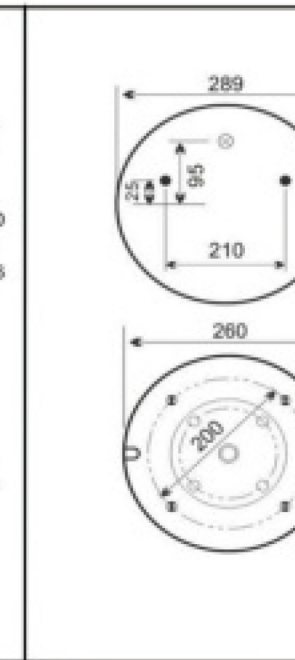

Firestone :W01-M58-6348
Contitech :4023NP03
Goodyear :1R14-729
Phoenix :1D28A-10
Taurus :KR624-18
Dunlop FR :D13B26
CF Gomma :1T19E-2/204676
SAF :3.229.0031.00/3.229.2231.00
:3.22902431.00/3.229.2131.00
Andrew: H14-1358106
毛重: 13.59kg
净重: 13.083kg
包装尺寸: 30*30*43.5cm