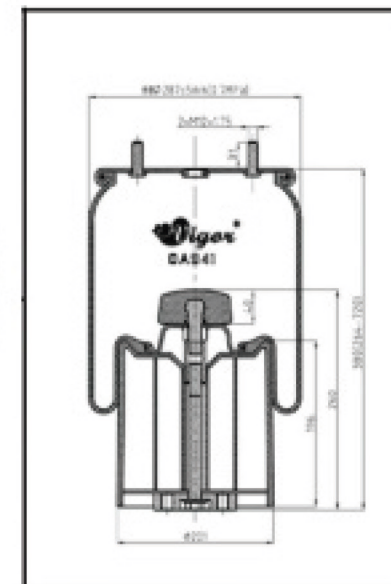

Firestone :W01-M58-8619/8668
:1T17D-8.3
Contitech :941MB/BPW30
Phoenix :1DK21
Taurus :KR730-01
Dunlop FR :D11B30
Goodyear :1R11-701
CF Gomma :1TC300-36
Airtech :130222/3941K
WABCO :9518117620
Granning :15918
Pirelli :1TC300-36
BPW Type :BPW30
BPW :05.429.40.28.1
Meritor :MLF7046