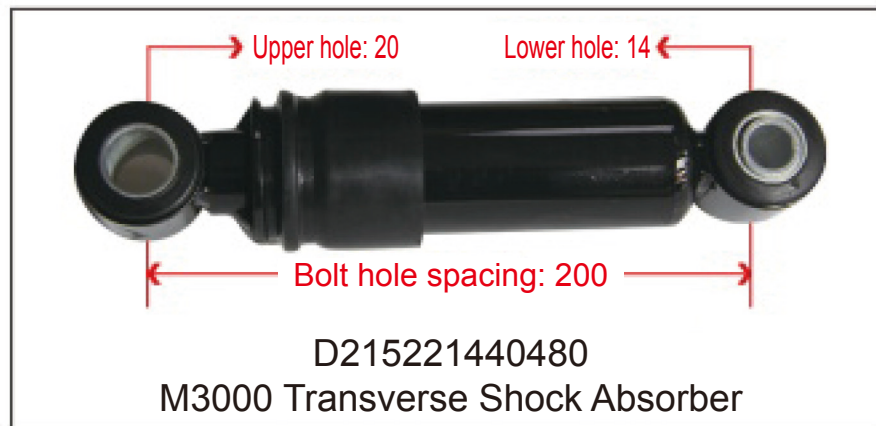

● M3000 / L3000 Series