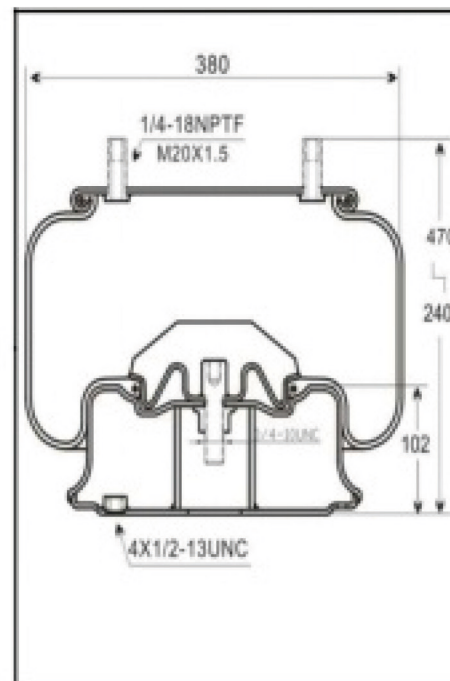

Firestone :W01-358-8050
Contitech :1110.5E-16A320
Goodyear :1R14-039/1R14-730
Dayton :352-8050
Navistar :1685174C1
Neway :57008050
Reyco Granning :23631-01
Taiangle :8320
Hendrickson:S4771/B12514/B12501
Watson&Chalin :AS-0039
Volvo :3130498

毛重: 12.438kg
净重: 11.915kg
包装尺寸: 30*30*39.5cm