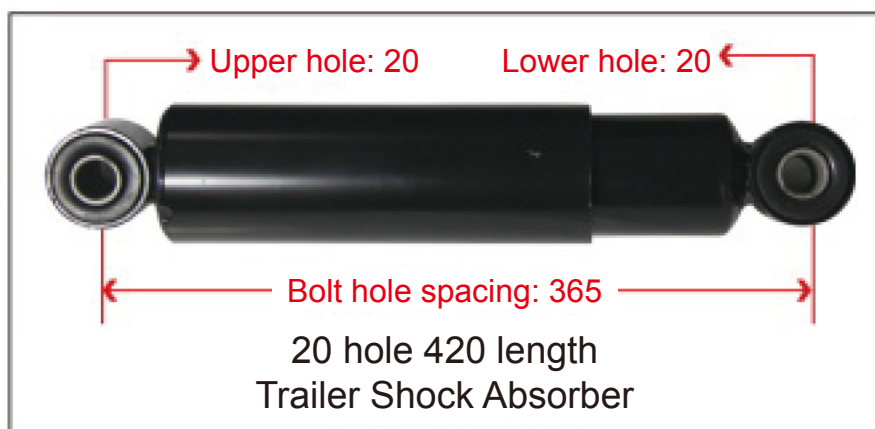

● Trailer Series