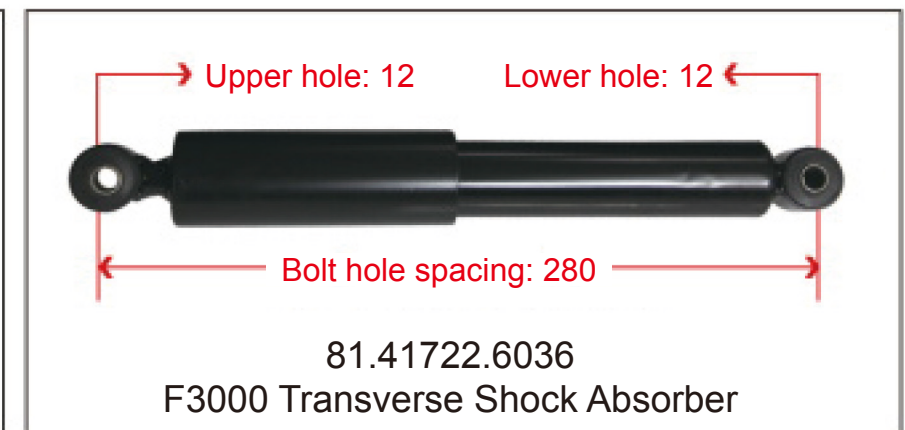

● **F3000 Series**