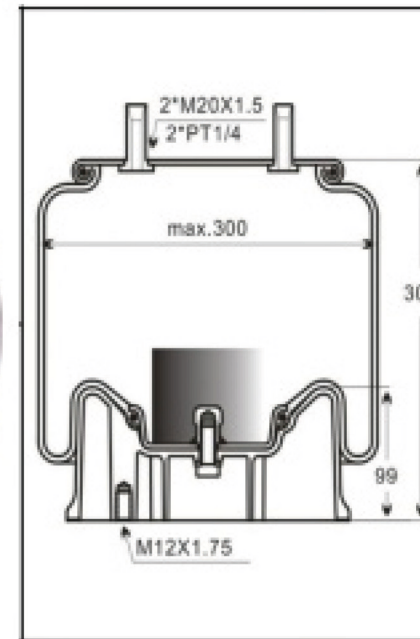

Firestone :W01-358-8266