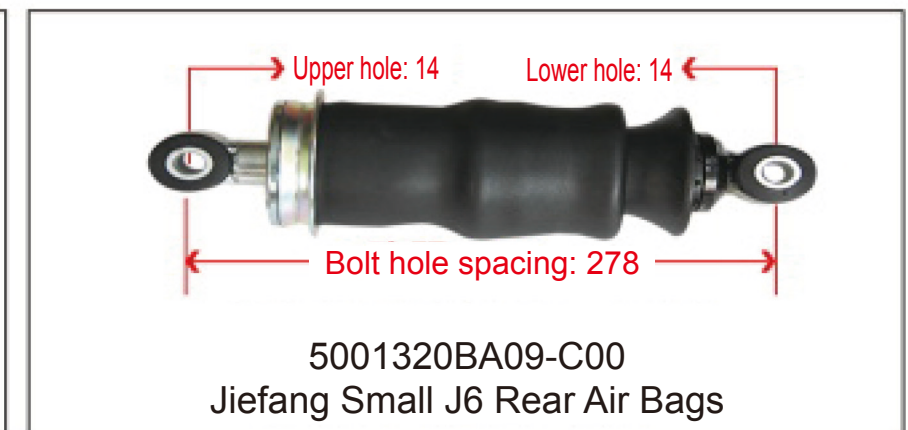

● Jiefang J6/J6P Series