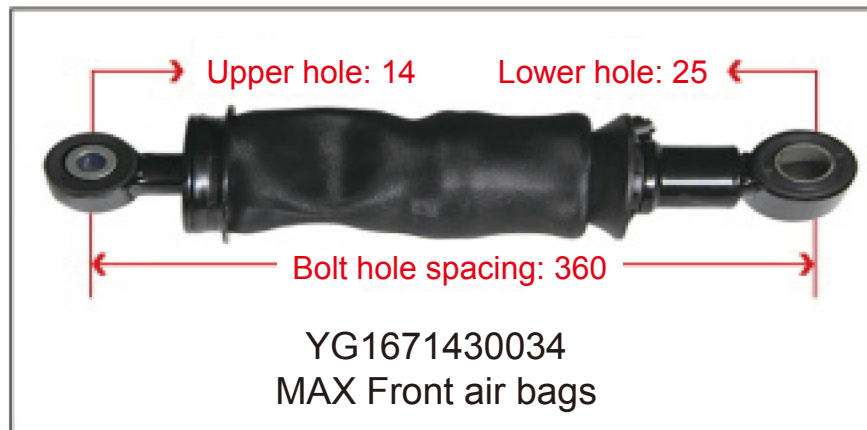

● **HOWO MAX Series**