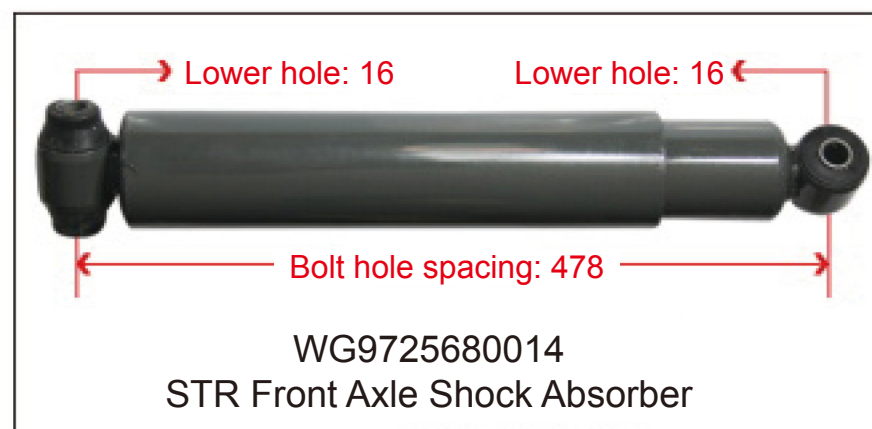

● STR Series