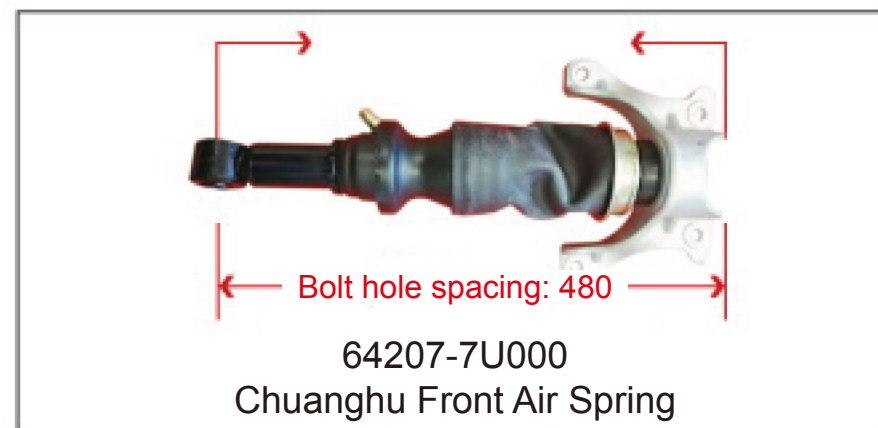

- Hyundai Chuanghu Series