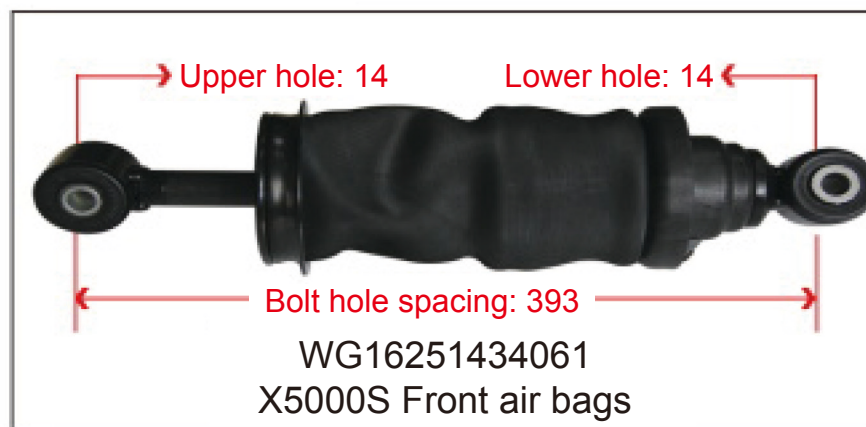

● X5000 Series/X6000