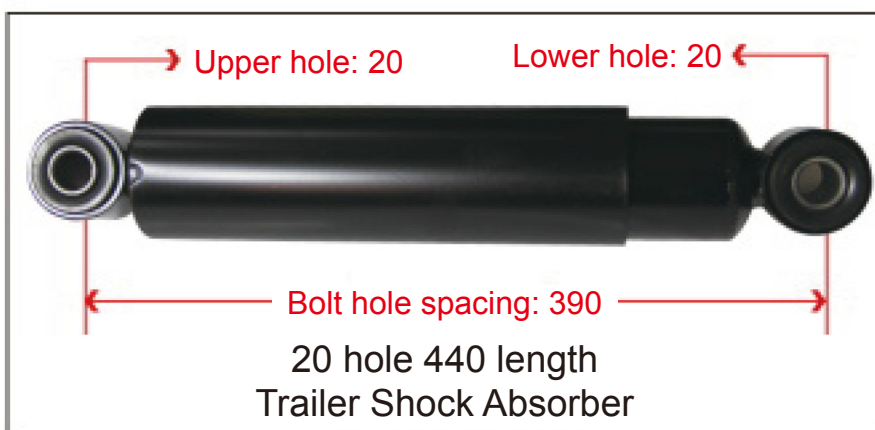

● Trailer Series