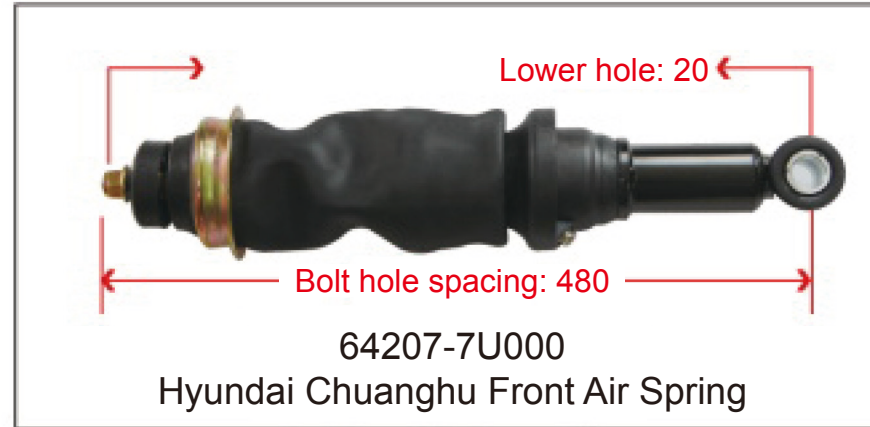

- Hyundai Chuanghu Series