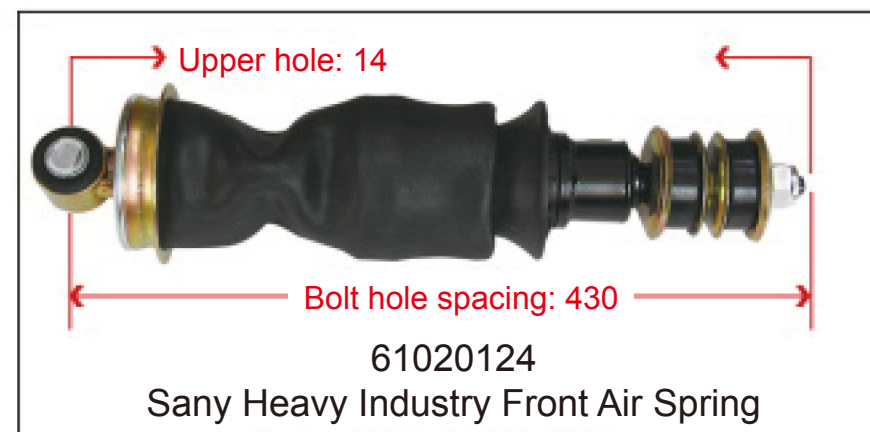

● Sany Heavy Industry Series