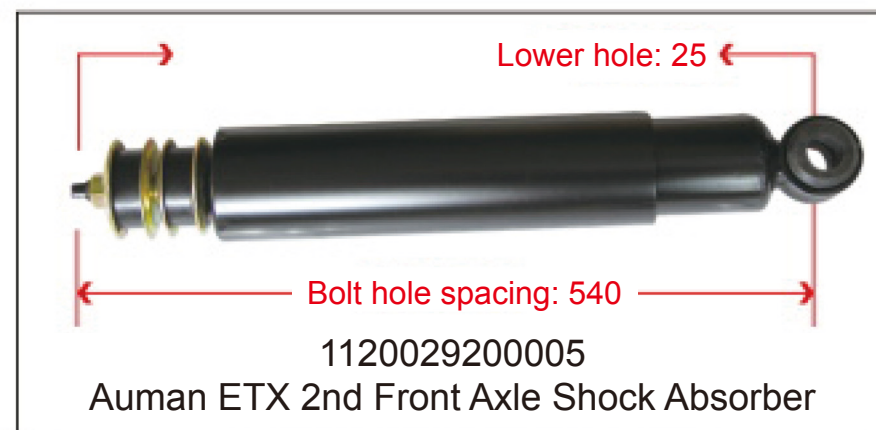

● **Auman ETX Series**