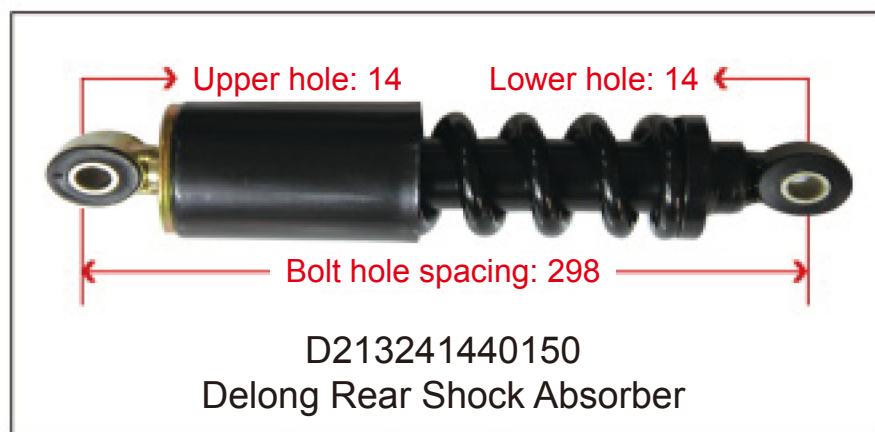

● X3000 Series