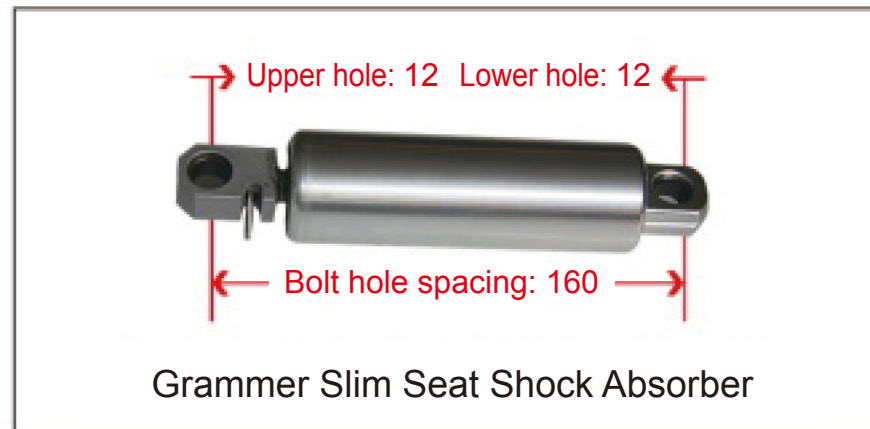

● Trailer Series

● Height Control Valve

Height Control Valve (XCMG)

WG1642440051
Universal Height Control Valve

5001090-C6103
Dongfeng Tianlong Height Control Valve (Front Left)

5001090-C6104
Dongfeng Tianlong Height Control Valve (Front Right)