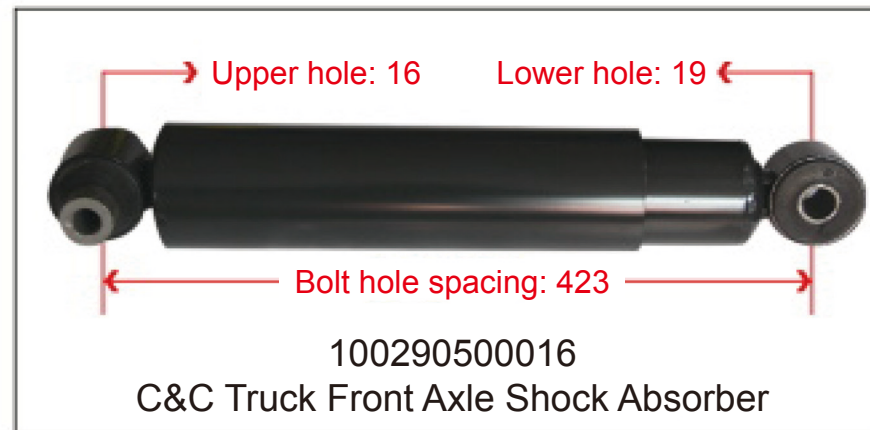

● C&C Truck Series