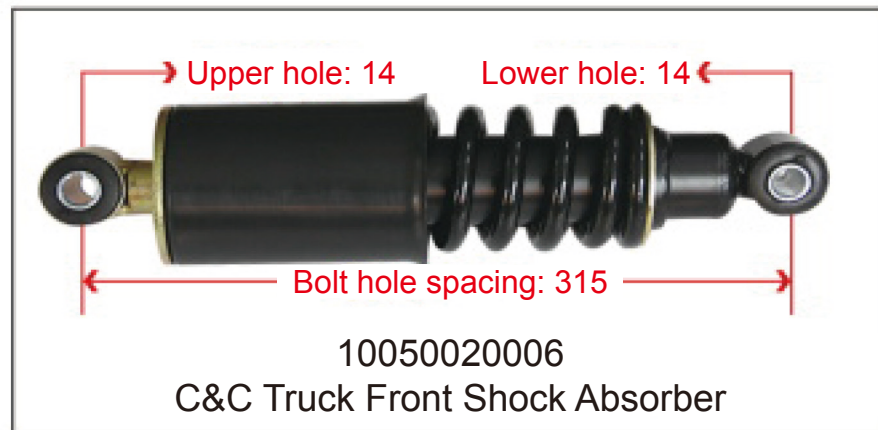

● C&C Truck Series