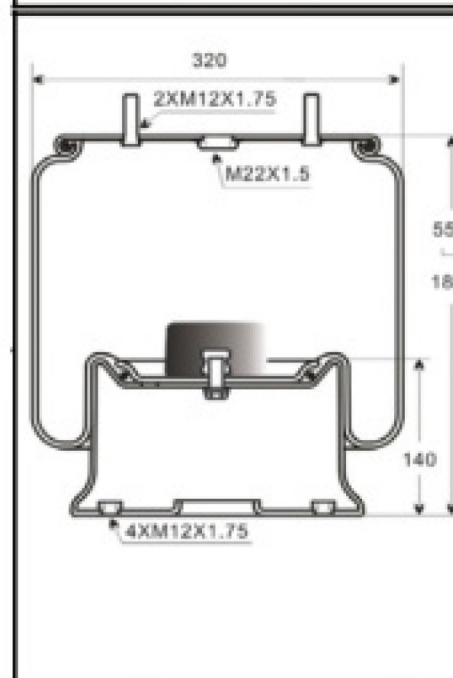

Firestone :W01-M58-6345
Contitech :810MB
Goodyear :1R14-716
Phoenix :1D28A-2
Weweler :US07337/US00622
:US87413
Tec :506243/01
Granning :15635
ROR/Meritor:21215632/21208082
SAF :2.229.0002.00
Hendrickson :506243
Volvo :1080707
DAF :1384273
江淮JAK K7