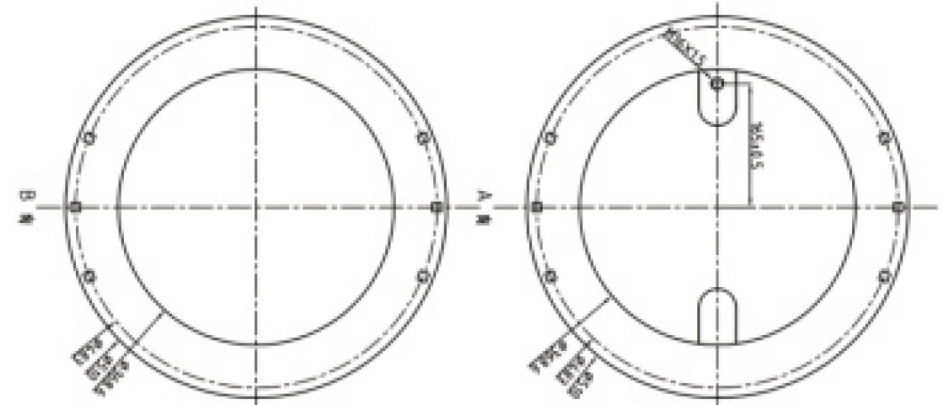

2H22-3

2B8678