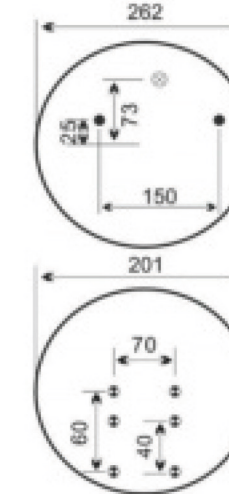

Firestone :W01-M58-8609
:1T17D-4.3
Goodyear :1R11-763
Contitech :940MB
Phoenix :1DK21K/CPL.BPW30K
Dunlop Fr :D11B39
Airtech :130202/3940K
WABCO :9518117630
Granning :15919
BPW Type :BPW30K
BPW :05.429.42.41.1
:05.429.40.93.1
Meritor :MLF7042