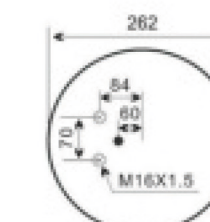

Contitech :4882N1P05
Airtech :34882K
Airfren :20.4884.5.CM
DT :3.66422
Templin :04.010.6100.930 :04.060.6106.930
MAN :81.43600.6036