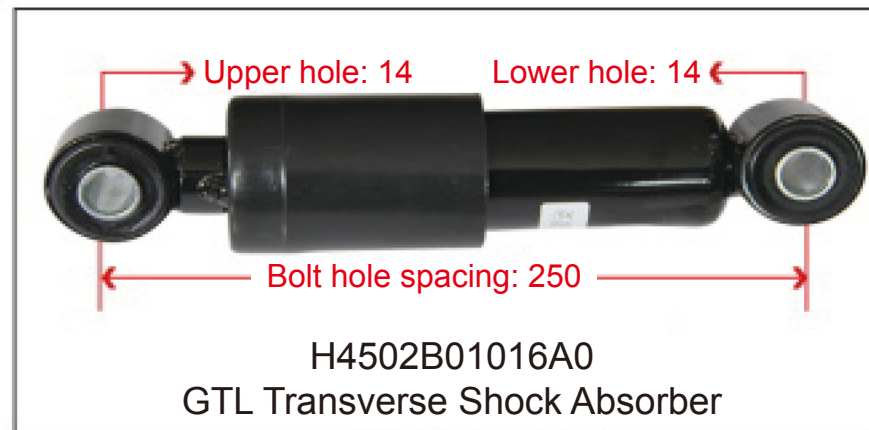

● **Auman GTL Series**