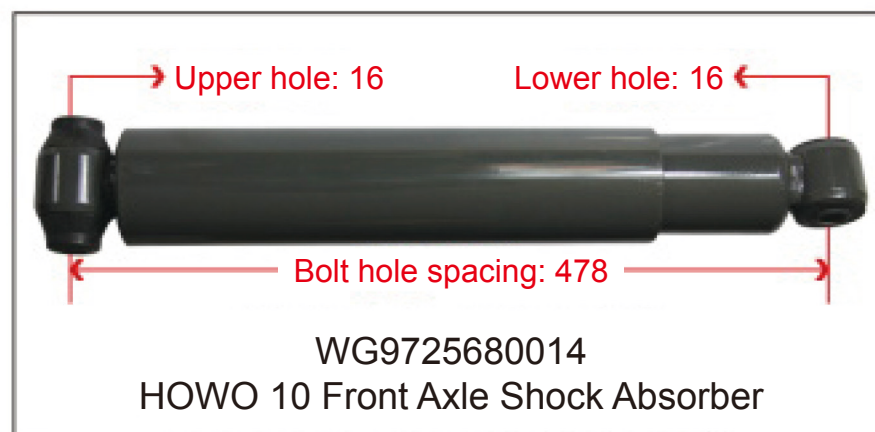

● **HOWO 10**

● **Golden Prince Series**