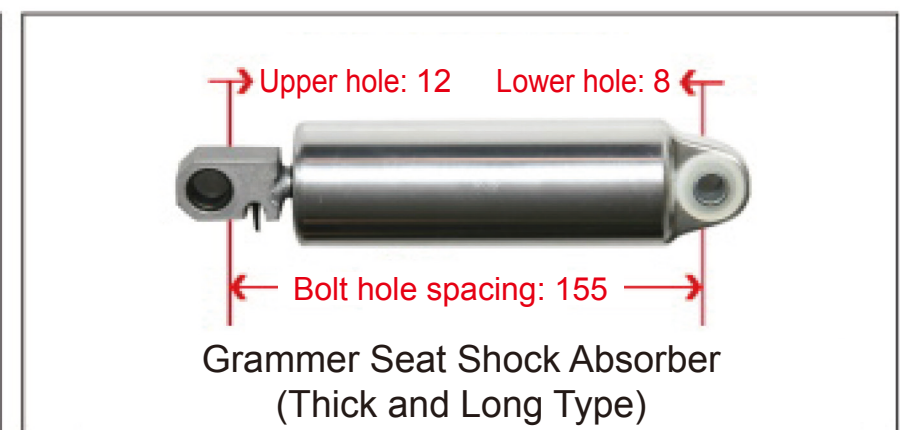

● Trailer Series

● Height Control Valve

Height Control Valve (XCMG)

WG1642440051
Universal Height Control Valve

5001090-C6103
Dongfeng Tianlong Height Control Valve (Front Left)

5001090-C6104
Dongfeng Tianlong Height Control Valve (Front Right)