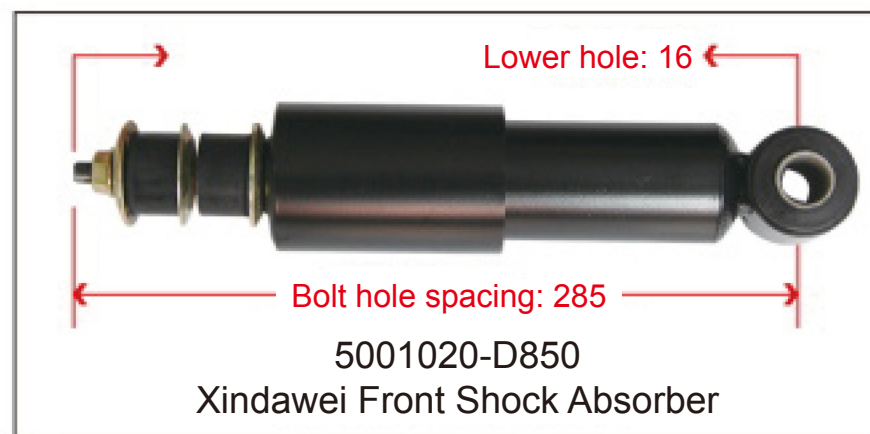

● Jiefang Tianwei, Hanwei, and Xindawei Series