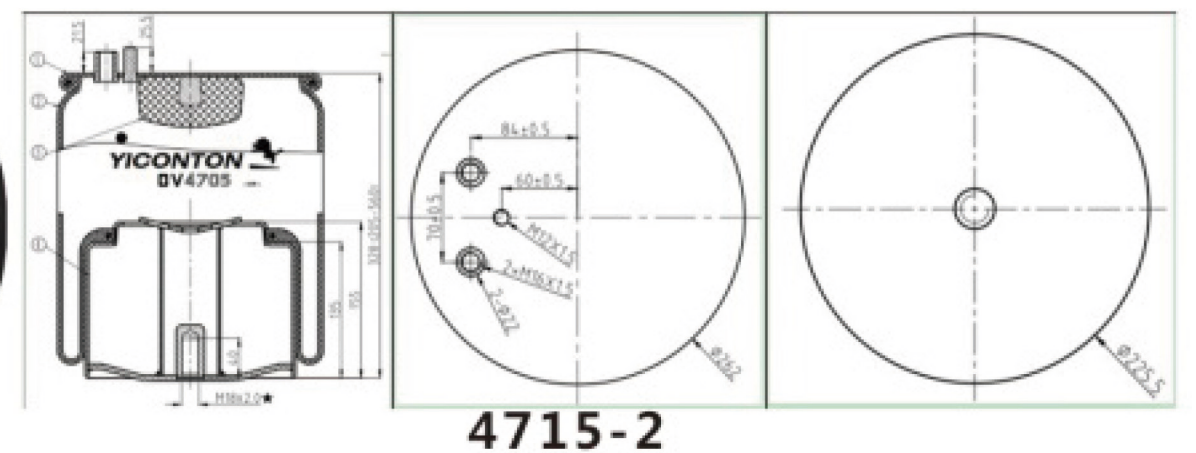

2E383P02

5387

Plastic base

Firestone :W01-M58-6287
Contitech :4158NP04
Weweler :USO6287F
毛重: 8.044kg
淨重: 7.534kg
包裝尺寸: 28*28*37.5cm

E4916P01

Firestone :W01-M58-8722
:1T17AR-4.5
Contitech :836MK1/60209
Goodyear:12R12-712/DT:5.10222
Phoenix :1DF25-11 / Taurus :KR721-06
Dunlop FR :D13B32
Meritor :MLF7060 / Granning :17066
Airtech :131022/3836K
Airfren :20.836.1CM
WABCO :9518127120
DAF :1697678/0388165
Peautomotive :084.052-13A/23A
:084.052-73A/084.052-43A
毛重: 9.552kg / 淨重: 9.097kg
包裝尺寸: 28*28*31.5cm